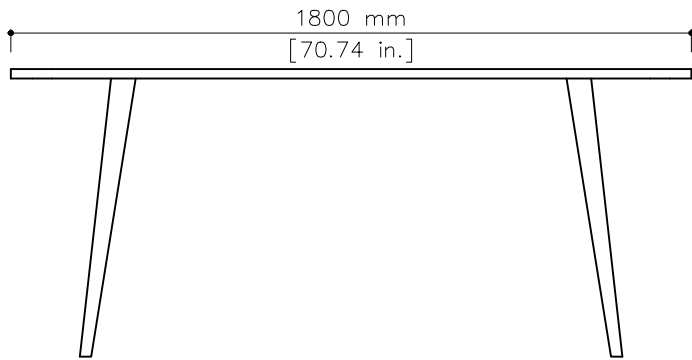

tikamoon

DIN0009

H W x D x H (mm)
1890 x 240 x 1000

W x D x H (in.)
74.5 x 9.45 x 39.4