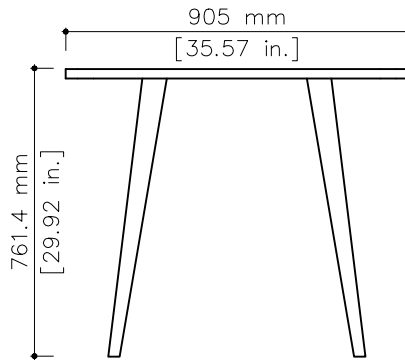

tikamoon

DIN0009

H W x D x H (mm)
1890 x 240 x 1000

W x D x H (in.)
74.5 x 9.45 x 39.4