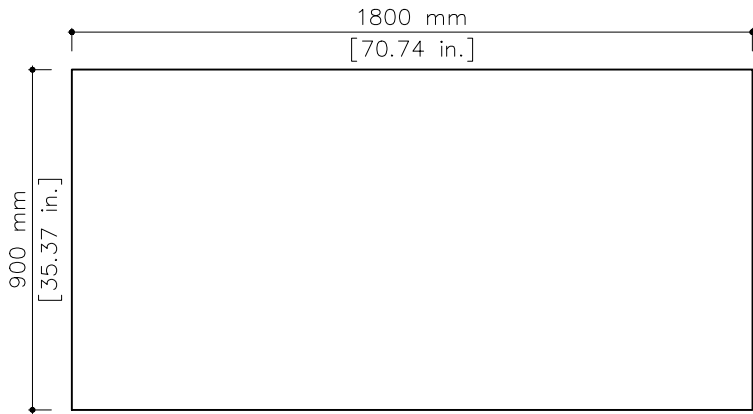

# tikamoon

DIN0004

**H W x D x H (mm)**  
1910 x 205 x 1015

**W x D x H (in.)**  
75.19 x 8.07 x 40