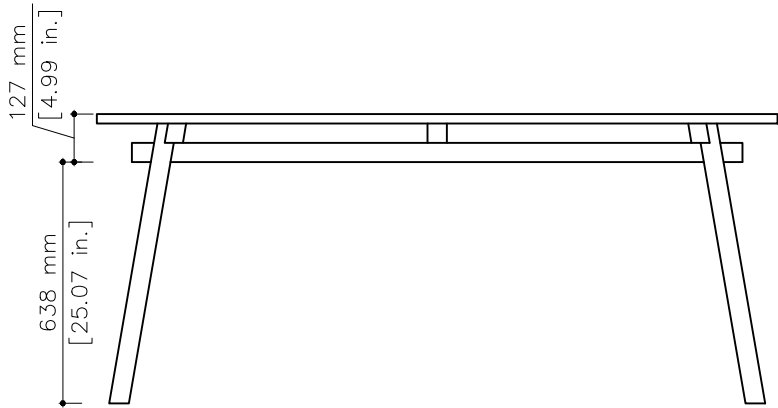

# tikamoon

DIN0004

**H W x D x H (mm)**  
1910 x 205 x 1015

**W x D x H (in.)**  
75.19 x 8.07 x 40