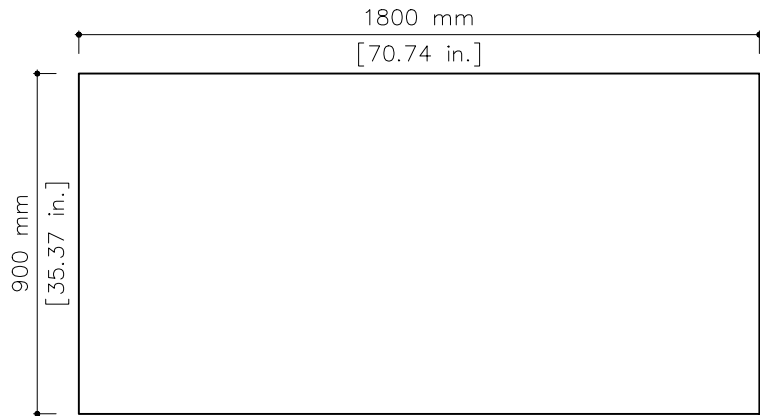

# tikamoon

DIN0001

H W x D x H (mm)  
1865 x 175 x 1000

W x D x H (in.)  
73.42 x 6.88 x 39.37