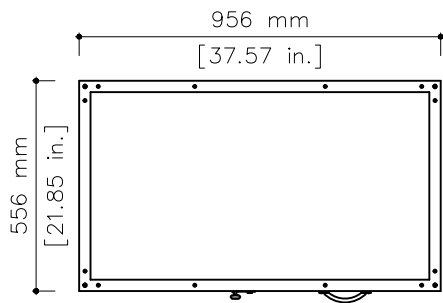

tikamoon

W x D x H

(A) 394 x 390 x 115 mm

W x D x H

(A) 15.5 x 15.3 x 4.5 in.

Cindus95_2

W x D x H (mm)
1020 x 640 x 910

W x D x H (in.)
40.2 x 25.2 x 35.8