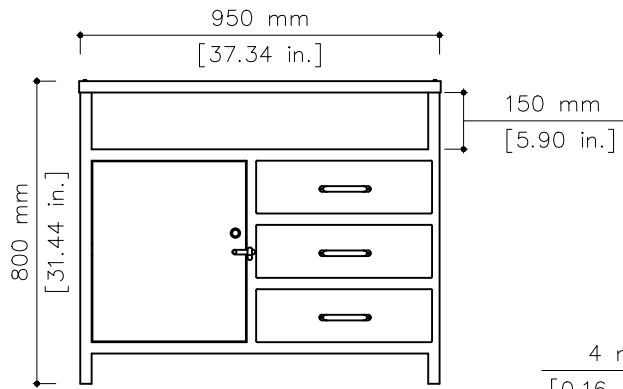

tikamoon

W x D x H

(A) 394 x 390 x 115 mm

W x D x H

(A) 15.5 x 15.3 x 4.5 in.

Cindus95_2

W x D x H (mm)
1020 x 640 x 910

W x D x H (in.)
40.2 x 25.2 x 35.8