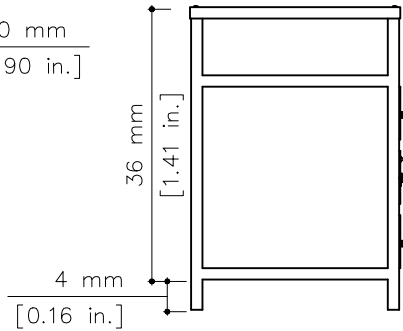

tikamoon

W x D x H

(A) 394 x 390 x 115 mm

W x D x H

(A) 15.5 x 15.3 x 4.5 in.

Cindus95_2

W x D x H (mm)
1020 x 640 x 910

W x D x H (in.)
40.2 x 25.2 x 35.8