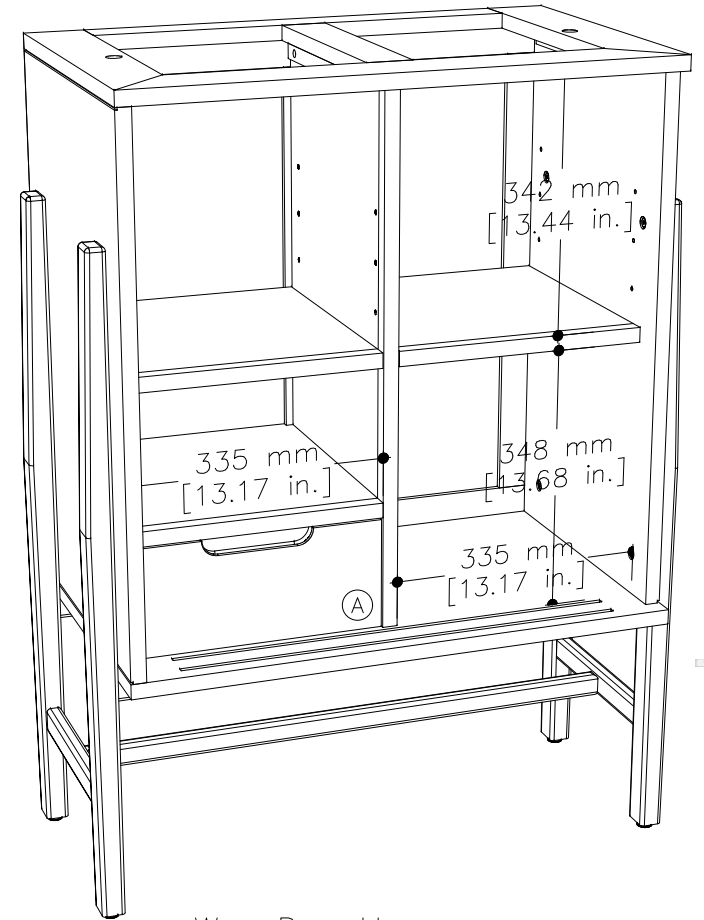

tikamoon

W x D x H
 (A) 295 x 270 x 75 mm

W x D x H
 (A) 11.6 x 10.6 x 3 in.

CUP0012

W x D x H (mm)
 885 x 545 x 1155

W x D x H (in.)
 34.8 x 21.4 x 45.4