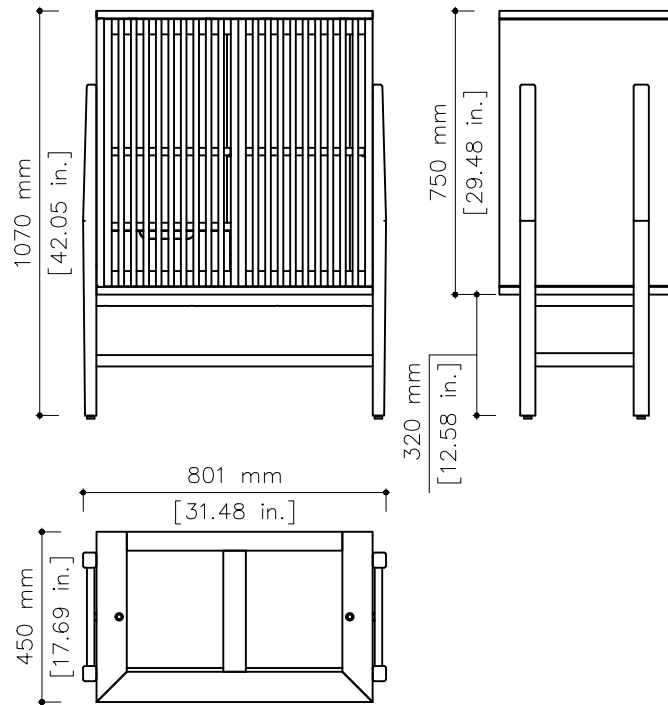

tikamoon

W x D x H
 (A) 295 x 270 x 75 mm

W x D x H
 (A) 11.6 x 10.6 x 3 in.

CUP0012

W x D x H (mm)
 885 x 545 x 1155

W x D x H (in.)
 34.8 x 21.4 x 45.4