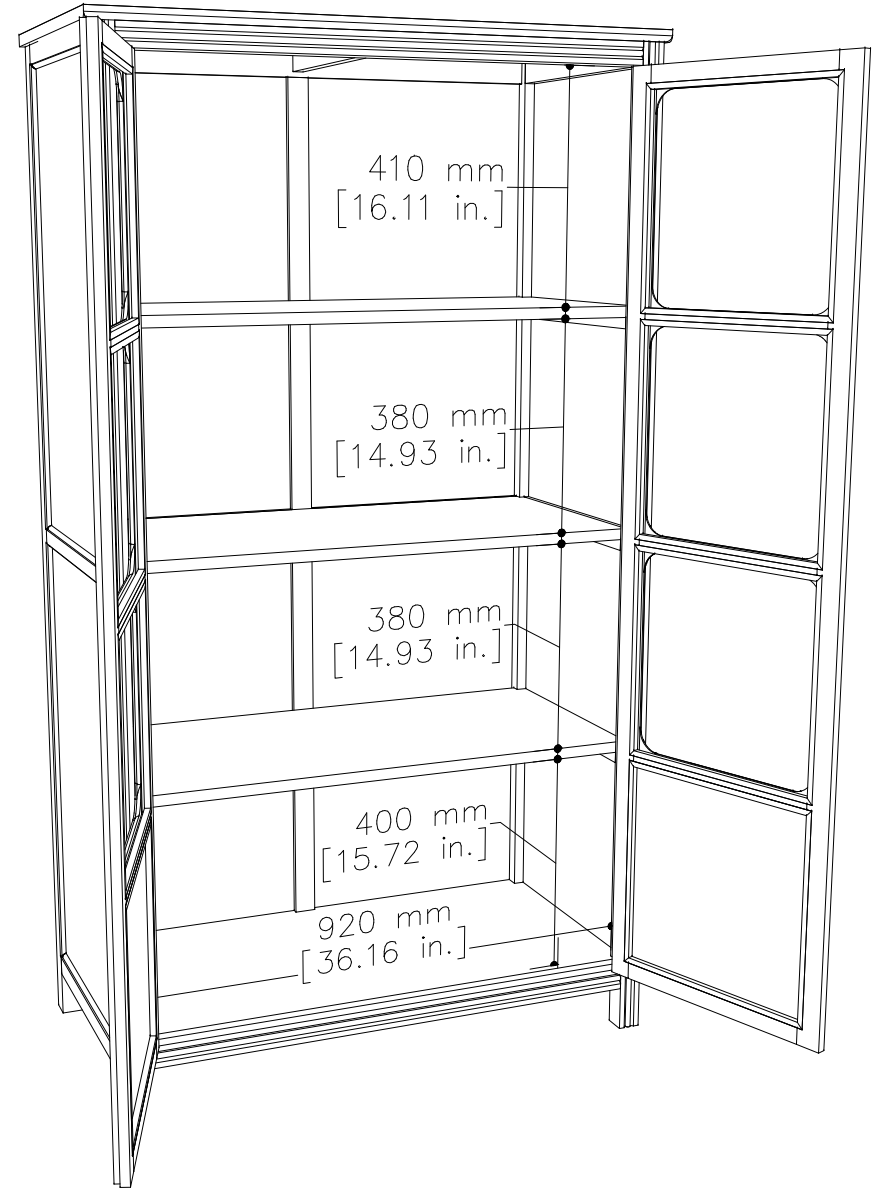

tikamoon

80 mm
[3.14 in.]

CUP0004

W x D x H (mm)
1100 x 590 x 1930

W x D x H (in.)
43.30 x 23.22 x 75.98