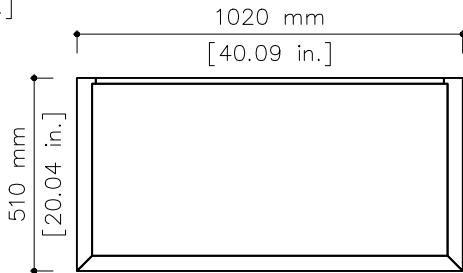

tikamoon

80 mm
[3.14 in.]

CUP0004

W x D x H (mm)
1100 x 590 x 1930

W x D x H (in.)
43.30 x 23.22 x 75.98