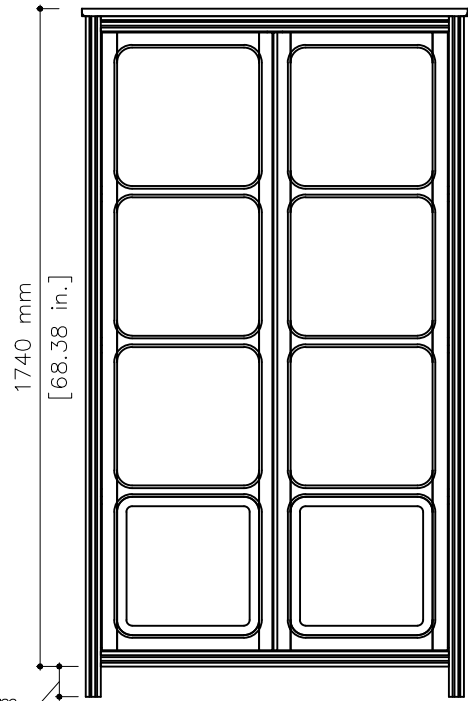

tikamoon

80 mm
[3.14 in.]

CUP0004

W x D x H (mm)
1100 x 590 x 1930

W x D x H (in.)
43.30 x 23.22 x 75.98