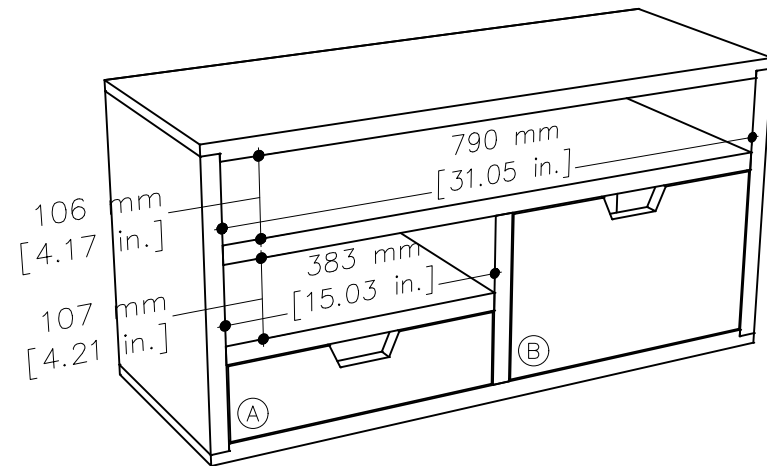

# tikamoon

W x D x H

Ⓐ 350 x 275 x 85 mm

Ⓑ 350 x 275 x 215 mm

W x D x H

Ⓐ 13.8 x 10.8 x 3.3 in.

Ⓑ 13.8 x 10.8 x 8.5 in.

CUBE5

**W x D x H (mm)**  
910 x 400 x 500

**W x D x H (in.)**  
35.8 x 15.7 x 19.6