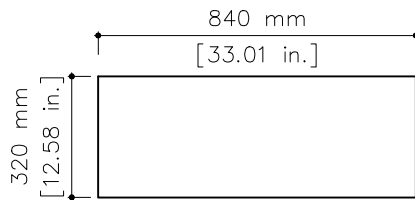

# tikamoon

W x D x H

Ⓐ 350 x 275 x 85 mm

Ⓑ 350 x 275 x 215 mm

W x D x H

Ⓐ 13.8 x 10.8 x 3.3 in.

Ⓑ 13.8 x 10.8 x 8.5 in.

CUBE5

**W x D x H (mm)**  
910 x 400 x 500

**W x D x H (in.)**  
35.8 x 15.7 x 19.6