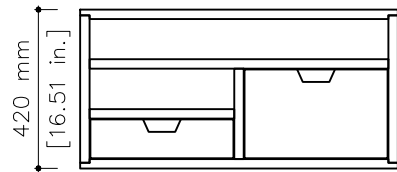

# tikamoon

W x D x H

Ⓐ 350 x 275 x 85 mm

Ⓑ 350 x 275 x 215 mm

W x D x H

Ⓐ 13.8 x 10.8 x 3.3 in.

Ⓑ 13.8 x 10.8 x 8.5 in.

CUBE5

**W x D x H (mm)**  
910 x 400 x 500

**W x D x H (in.)**  
35.8 x 15.7 x 19.6