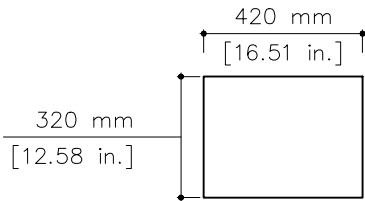

tikamoon

W x D x H
 ① 335 x 260 x 85 mm

W x D x H
 ① 13.2 x 10.2 x 3.3 in.

CUBE3

W x D x H (mm) W x D x H (in.)
 490 x 400 x 490 19.3 x 15.7 x 19.3