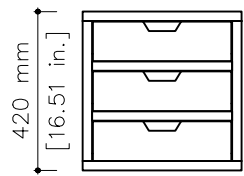

tikamoon

W x D x H
 ① 335 x 260 x 85 mm

W x D x H
 ① 13.2 x 10.2 x 3.3 in.

CUBE3

W x D x H (mm) W x D x H (in.)
 490 x 400 x 490 19.3 x 15.7 x 19.3