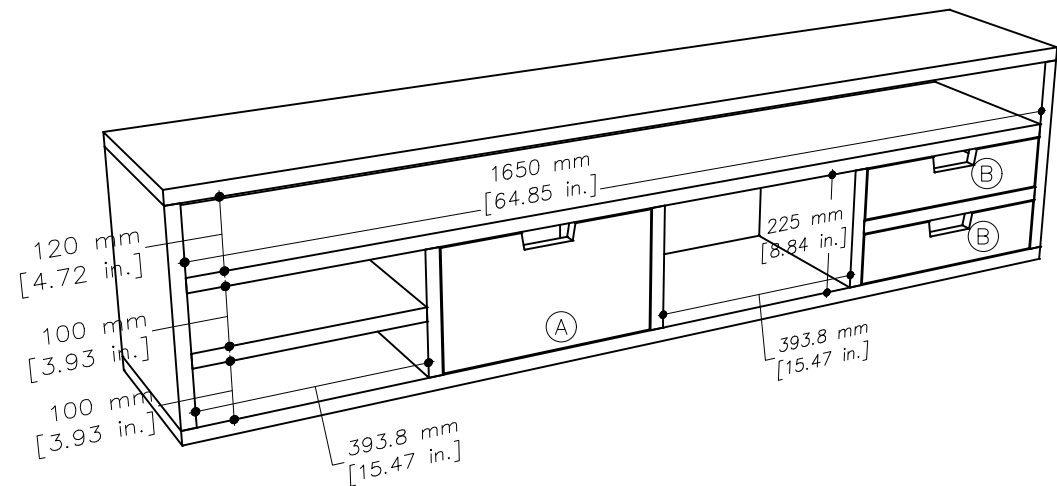

# tikamoon

W x D x H

Ⓐ 360 x 285 x 205 mm

Ⓑ 360 x 285 x 80 mm

W x D x H

Ⓐ 14.2 x 11.2 x 8.1 in.

Ⓑ 14.2 x 11.2 x 3.1 in.

CUBE12

H W x D x H (mm)  
1770 x 390 x 490

W x D x H (in.)  
69.7 x 15.3 x 19.3