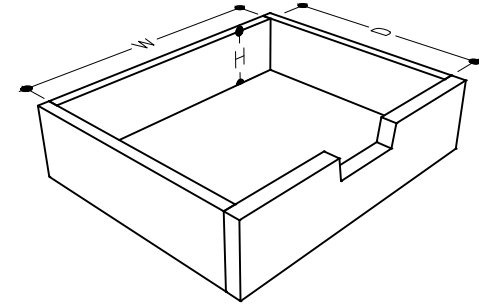

# tikamoon

W x D x H

Ⓐ 360 x 285 x 205 mm

Ⓑ 360 x 285 x 80 mm

W x D x H

Ⓐ 14.2 x 11.2 x 8.1 in.

Ⓑ 14.2 x 11.2 x 3.1 in.

CUBE12

H W x D x H (mm)  
1770 x 390 x 490

W x D x H (in.)  
69.7 x 15.3 x 19.3