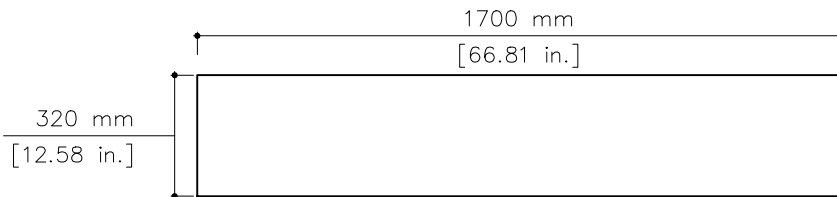

# tikamoon

W x D x H

Ⓐ 360 x 285 x 205 mm

Ⓑ 360 x 285 x 80 mm

W x D x H

Ⓐ 14.2 x 11.2 x 8.1 in.

Ⓑ 14.2 x 11.2 x 3.1 in.

CUBE12

H W x D x H (mm)  
1770 x 390 x 490

W x D x H (in.)  
69.7 x 15.3 x 19.3