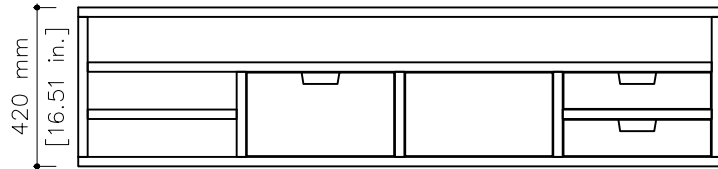

# tikamoon

W x D x H

Ⓐ 360 x 285 x 205 mm

Ⓑ 360 x 285 x 80 mm

W x D x H

Ⓐ 14.2 x 11.2 x 8.1 in.

Ⓑ 14.2 x 11.2 x 3.1 in.

CUBE12

H W x D x H (mm)  
1770 x 390 x 490

W x D x H (in.)  
69.7 x 15.3 x 19.3