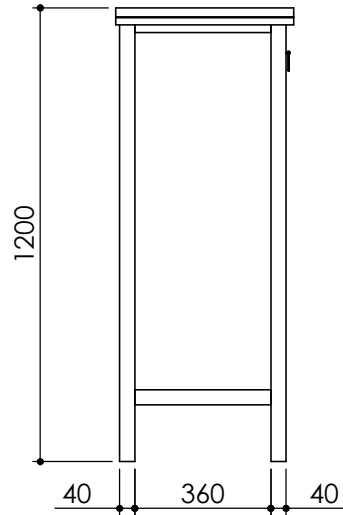

# tikamoon

CON0030

W x D x H  
1325 x 530 X 1250 mm