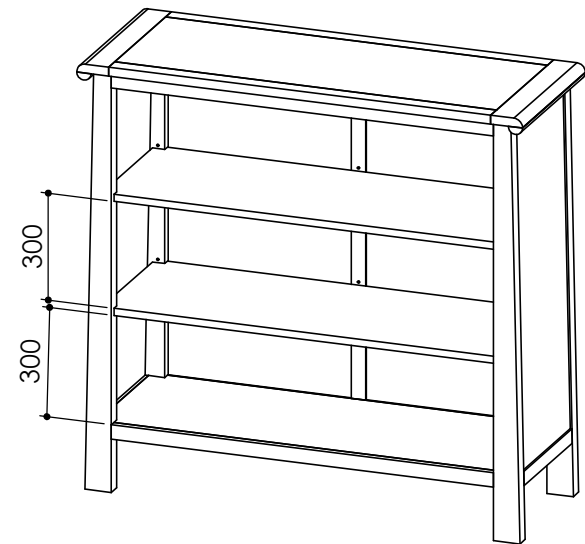

# tikamoon

CON0030

W x D x H  
1325 x 530 X 1250 mm