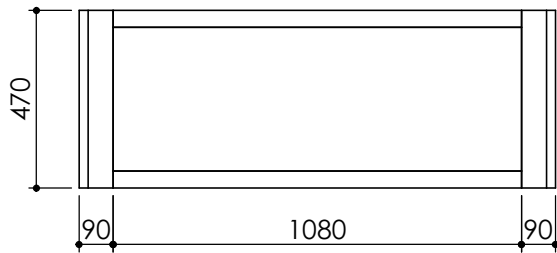

# tikamoon

CON0030

W x D x H  
1325 x 530 X 1250 mm