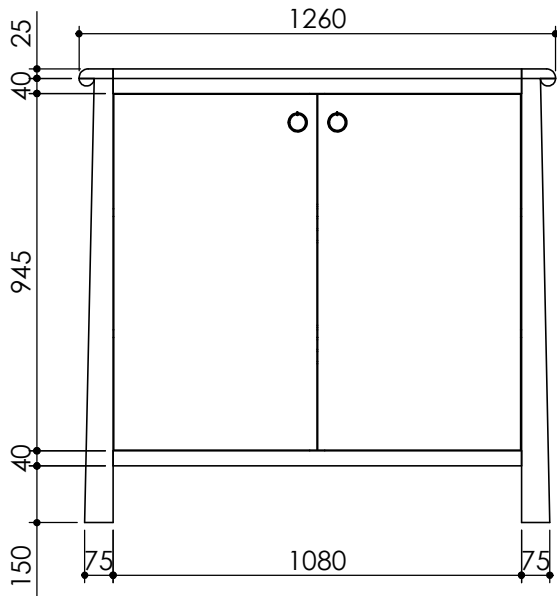

# tikamoon

CON0030

W x D x H  
1325 x 530 X 1250 mm