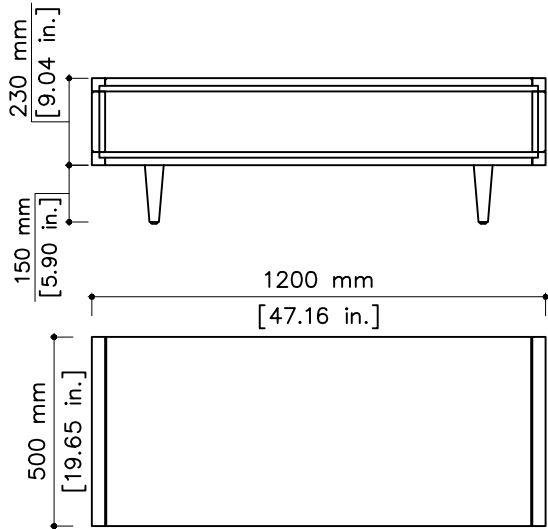

tikamoon

COF0003

W x D x H (mm)
1265 x 570 x 305

W x D x H (in.)
16.14 x 16.14 x 8.26