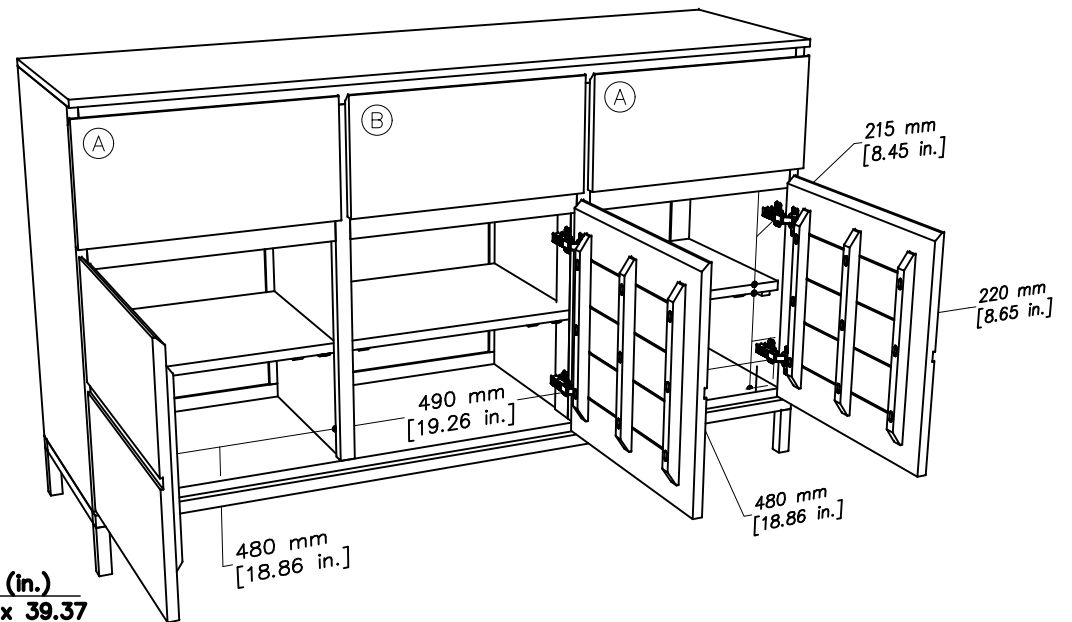

tikamoon

W x D x H
 (A) 445 x 335 x 185 mm
 (B) 455 x 335 x 185 mm

W x D x H
 (A) 17.51 x 13.18 x 7.28 in.
 (B) 17.91 x 13.18 x 7.28 in.

CL25

H	W x D x H (mm)	W x D x H (in.)
	1630 x 540 x 1000	64.17 x 21.25 x 39.37