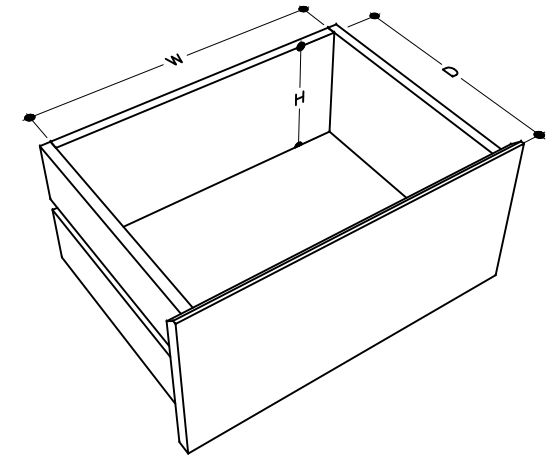

tikamoon

W x D x H
 (A) 445 x 335 x 185 mm
 (B) 455 x 335 x 185 mm

W x D x H
 (A) 17.51 x 13.18 x 7.28 in.
 (B) 17.91 x 13.18 x 7.28 in.

CL25

H	W x D x H (mm)	W x D x H (in.)
	1630 x 540 x 1000	64.17 x 21.25 x 39.37