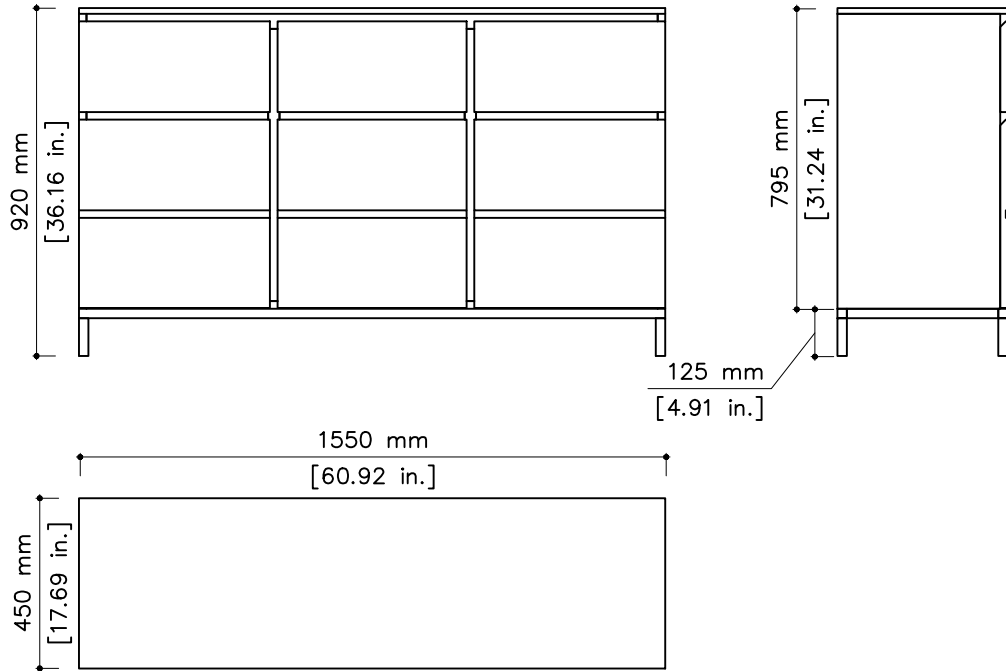

tikamoon

W x D x H
 (A) 445 x 335 x 185 mm
 (B) 455 x 335 x 185 mm

W x D x H
 (A) 17.51 x 13.18 x 7.28 in.
 (B) 17.91 x 13.18 x 7.28 in.

CL25

H	W x D x H (mm)	W x D x H (in.)
	1630 x 540 x 1000	64.17 x 21.25 x 39.37