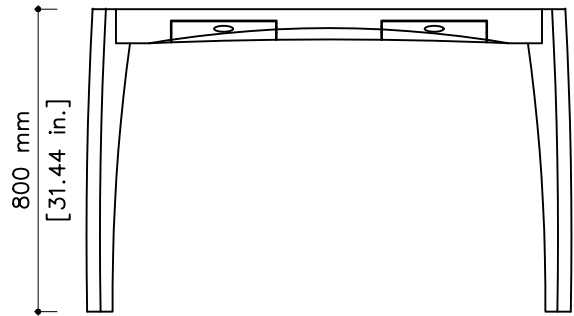

# tikamoon

CL10

**W x D x H (mm)**  
1300 x 230 x 620

**W x D x H (in.)**  
51.18 x 9.05 x 24.40