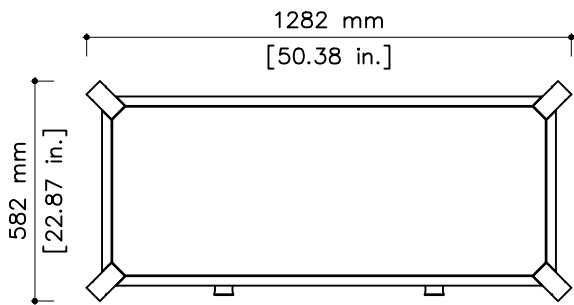

# tikamoon

CL10

**W x D x H (mm)**  
1300 x 230 x 620

**W x D x H (in.)**  
51.18 x 9.05 x 24.40