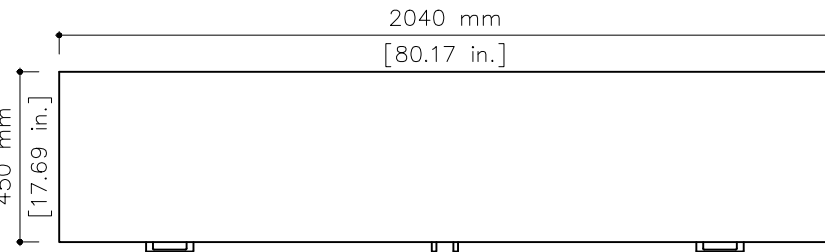

tikamoon

W x D x H
 (A) 410 x 375 x 140 mm

W x D x H
 (A) 16.1 x 15 x 5.5 in.

70 mm
 [2.75 in.]

CKER18

H W x D x H (mm)
 2070 x 520 x 950

W x D x H (in.)
 81.5 x 20.4 x 37.4