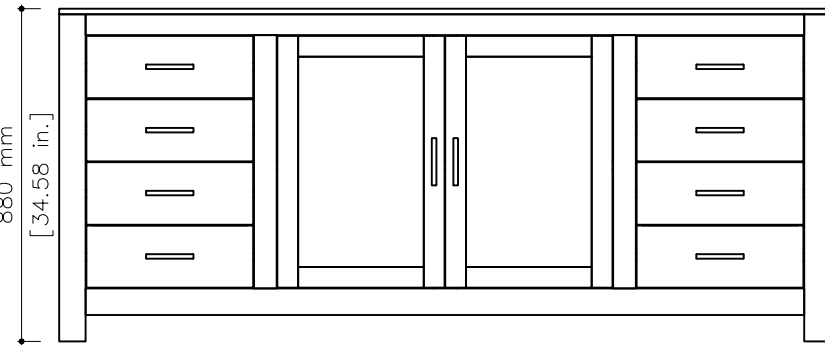

tikamoon

W x D x H
 (A) 410 x 375 x 140 mm

W x D x H
 (A) 16.1 x 15 x 5.5 in.

70 mm
 [2.75 in.]

CKER18

H W x D x H (mm)
 2070 x 520 x 950

W x D x H (in.)
 81.5 x 20.4 x 37.4