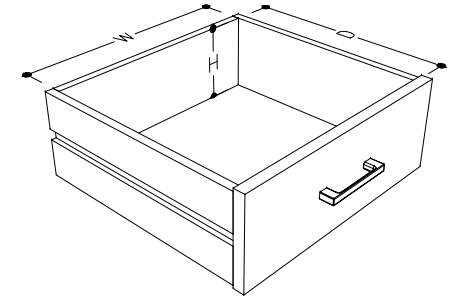

tikamoon

W x D x H
 (A) 410 x 375 x 140 mm

W x D x H
 (A) 16.1 x 15 x 5.5 in.

70 mm
 [2.75 in.]

CKER18

H W x D x H (mm)
 2070 x 520 x 950

W x D x H (in.)
 81.5 x 20.4 x 37.4