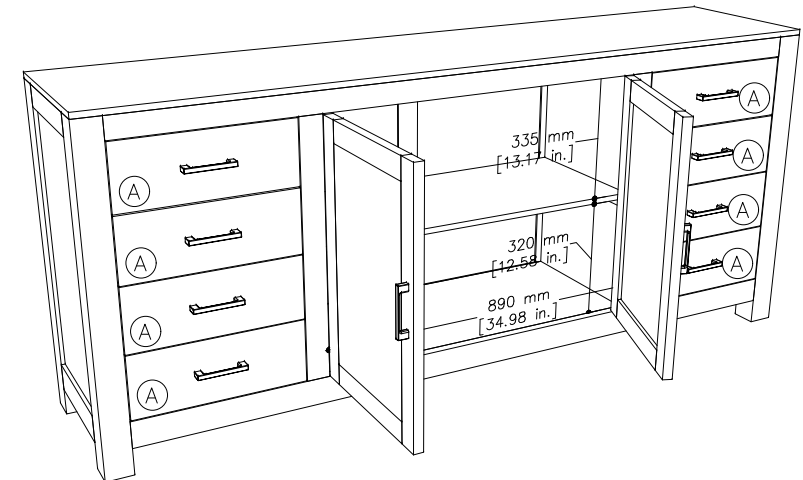

tikamoon

W x D x H
 (A) 410 x 375 x 140 mm

W x D x H
 (A) 16.1 x 15 x 5.5 in.

70 mm
 [2.75 in.]

CKER18

H W x D x H (mm)
 2070 x 520 x 950

W x D x H (in.)
 81.5 x 20.4 x 37.4