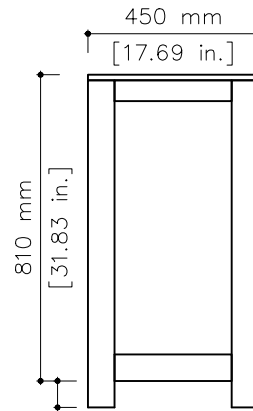

tikamoon

W x D x H
 (A) 410 x 375 x 140 mm

W x D x H
 (A) 16.1 x 15 x 5.5 in.

70 mm
 [2.75 in.]

CKER18

H W x D x H (mm)
 2070 x 520 x 950

W x D x H (in.)
 81.5 x 20.4 x 37.4