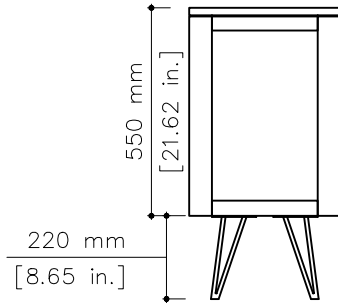

tikamoon

- W x D x H
- Ⓐ 745 x 335 x 165 mm
 - Ⓑ 745 x 335 x 115 mm
 - Ⓒ 745 x 335 x 100 mm

- W x D x H
- Ⓐ 29.3 x 13.2 x 6.5 in.
 - Ⓑ 29.3 x 13.2 x 4.5 in.
 - Ⓒ 29.3 x 13.2 x 4 in.

CC5078

H W x D x H (mm)
970 x 470 x 640

W x D x H (in.)
38.2 x 8.5 x 25.2