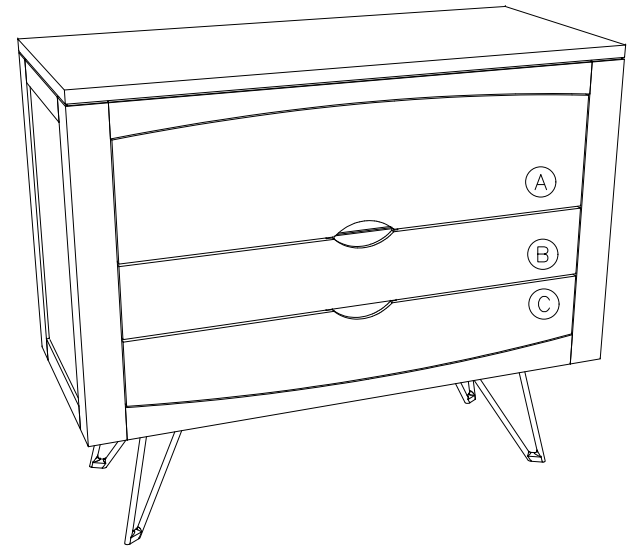

tikamoon

- W x D x H
- Ⓐ 745 x 335 x 165 mm
 - Ⓑ 745 x 335 x 115 mm
 - Ⓒ 745 x 335 x 100 mm

- W x D x H
- Ⓐ 29.3 x 13.2 x 6.5 in.
 - Ⓑ 29.3 x 13.2 x 4.5 in.
 - Ⓒ 29.3 x 13.2 x 4 in.

CC5078

H W x D x H (mm)
970 x 470 x 640

W x D x H (in.)
38.2 x 8.5 x 25.2