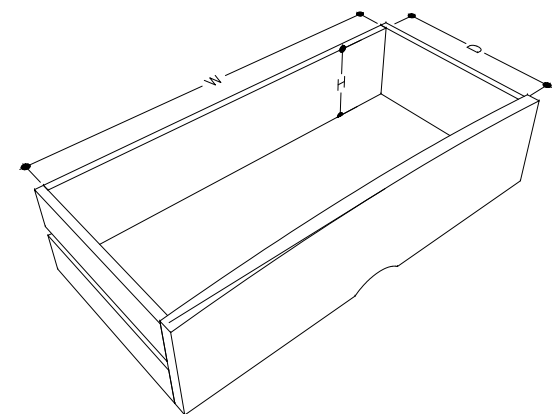

tikamoon

- W x D x H
- Ⓐ 745 x 335 x 165 mm
 - Ⓑ 745 x 335 x 115 mm
 - Ⓒ 745 x 335 x 100 mm

- W x D x H
- Ⓐ 29.3 x 13.2 x 6.5 in.
 - Ⓑ 29.3 x 13.2 x 4.5 in.
 - Ⓒ 29.3 x 13.2 x 4 in.

CC5078

H W x D x H (mm)
970 x 470 x 640

W x D x H (in.)
38.2 x 8.5 x 25.2