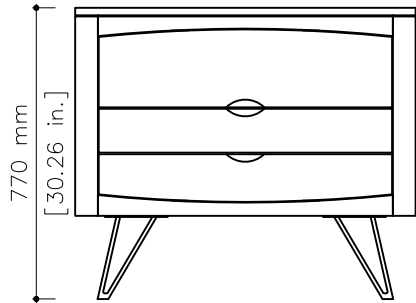

tikamoon

- W x D x H
- Ⓐ 745 x 335 x 165 mm
 - Ⓑ 745 x 335 x 115 mm
 - Ⓒ 745 x 335 x 100 mm

- W x D x H
- Ⓐ 29.3 x 13.2 x 6.5 in.
 - Ⓑ 29.3 x 13.2 x 4.5 in.
 - Ⓒ 29.3 x 13.2 x 4 in.

CC5078

H W x D x H (mm)
970 x 470 x 640

W x D x H (in.)
38.2 x 8.5 x 25.2