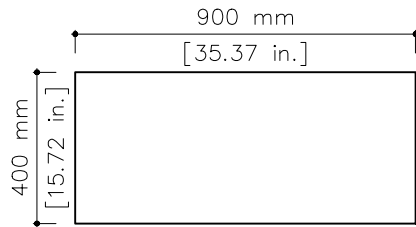

tikamoon

- W x D x H
- Ⓐ 745 x 335 x 165 mm
 - Ⓑ 745 x 335 x 115 mm
 - Ⓒ 745 x 335 x 100 mm

- W x D x H
- Ⓐ 29.3 x 13.2 x 6.5 in.
 - Ⓑ 29.3 x 13.2 x 4.5 in.
 - Ⓒ 29.3 x 13.2 x 4 in.

CC5078

H W x D x H (mm)
970 x 470 x 640

W x D x H (in.)
38.2 x 8.5 x 25.2