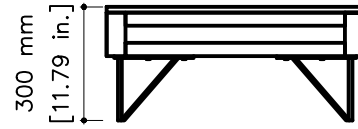

tikamoon

CC4

H W x D x H (mm)
1640 x 210 x 750

W x D x H (in.)
64.5 x 8.3 x 29.5