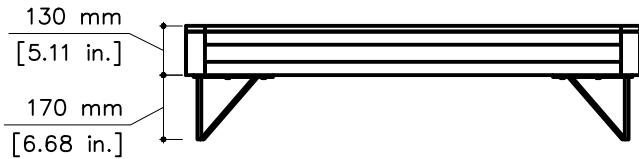

tikamoon

CC4

H W x D x H (mm)
1640 x 210 x 750

W x D x H (in.)
64.5 x 8.3 x 29.5