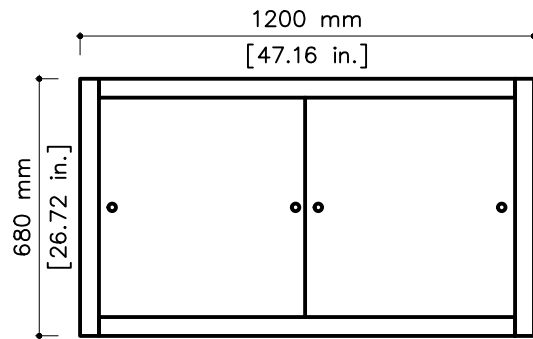

tikamoon

CC4

H W x D x H (mm)
1640 x 210 x 750

W x D x H (in.)
64.5 x 8.3 x 29.5