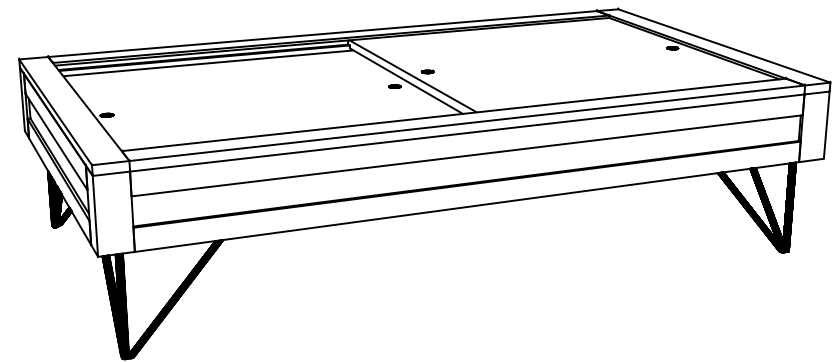

tikamoon

CC4

H W x D x H (mm)
1640 x 210 x 750

W x D x H (in.)
64.5 x 8.3 x 29.5