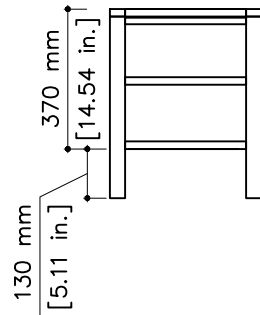

# tikamoon

BW2100

**W x D x H (mm)**  
**1040 x 445 x 540**

**W x D x H (in.)**  
**40.94 x 17.51 x 21.25**