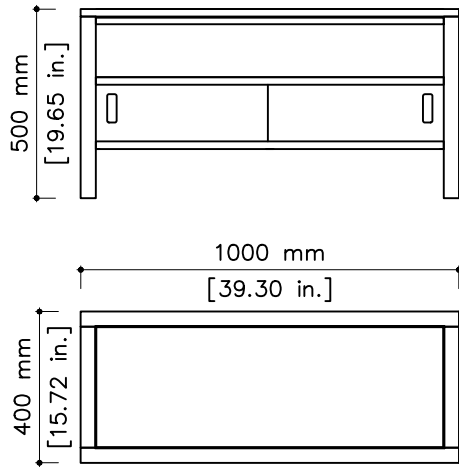

# tikamoon

BW2100

**W x D x H (mm)**  
**1040 x 445 x 540**

**W x D x H (in.)**  
**40.94 x 17.51 x 21.25**