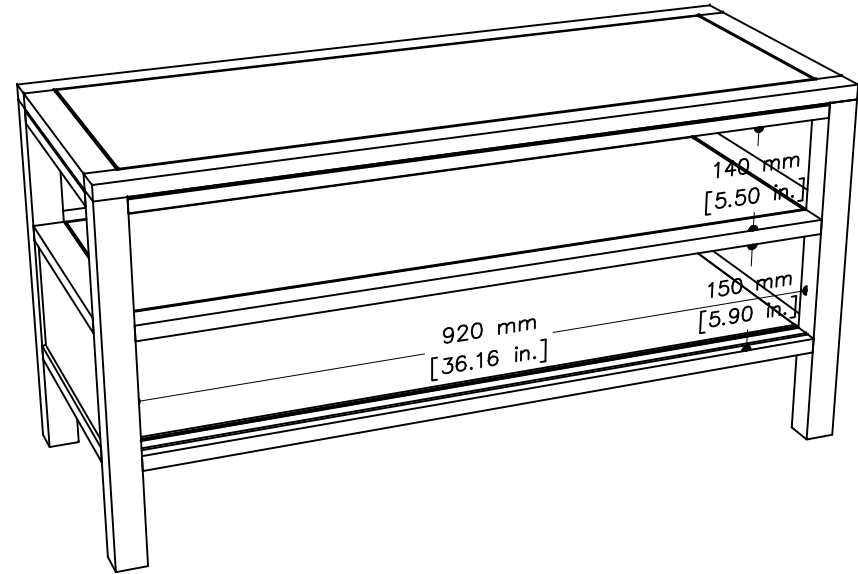

# tikamoon

BW2100

**W x D x H (mm)**  
**1040 x 445 x 540**

**W x D x H (in.)**  
**40.94 x 17.51 x 21.25**