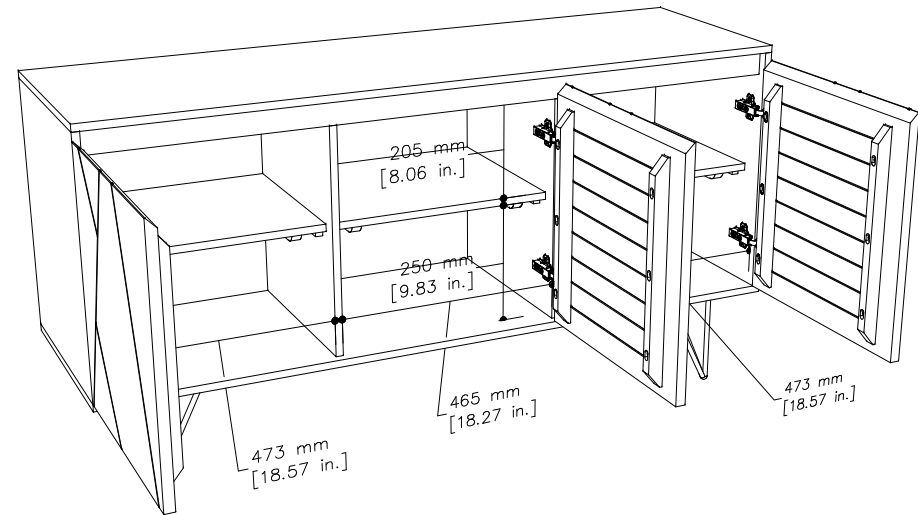

tikamoon

BT0536A_2

W x D x H (mm)
1560 x 560 x 655

W x D x H (in.)
61.41 x 22.04 x 25.78