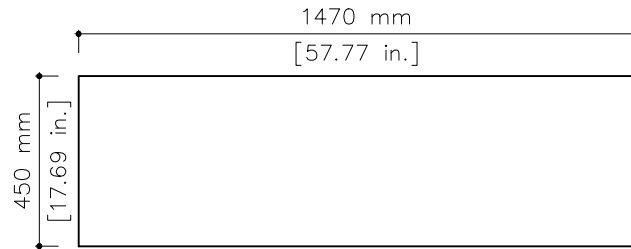

tikamoon

BT0536A_2

W x D x H (mm)
1560 x 560 x 655

W x D x H (in.)
61.41 x 22.04 x 25.78