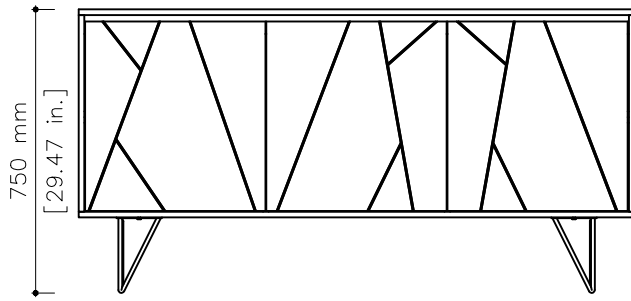

tikamoon

BT0536A_2

W x D x H (mm)
1560 x 560 x 655

W x D x H (in.)
61.41 x 22.04 x 25.78