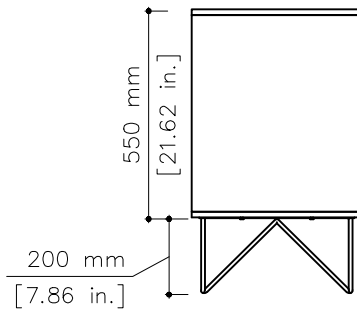

tikamoon

BT0536A_2

W x D x H (mm)
1560 x 560 x 655

W x D x H (in.)
61.41 x 22.04 x 25.78