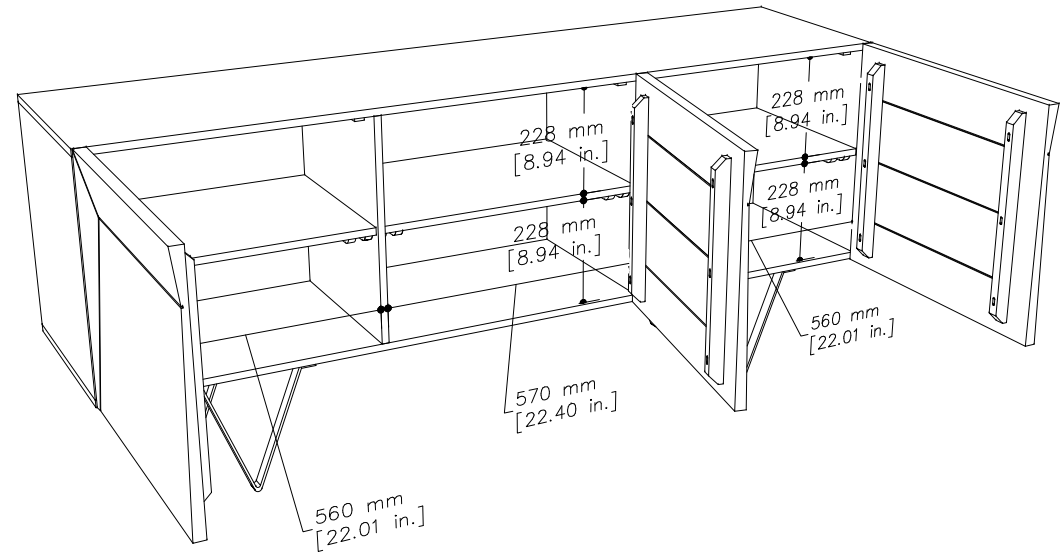

# tikamoon

BT0530B

**W x D x H (mm)**  
1840 x 560 x 600

**W x D x H (in.)**  
72.44 x 22.04 x 23.62