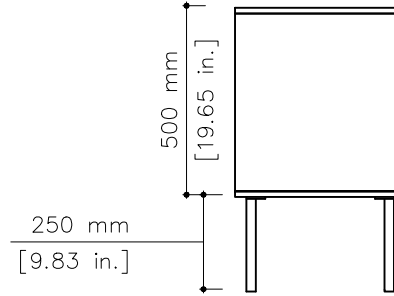

# tikamoon

BT0530B

**W x D x H (mm)**  
1840 x 560 x 600

**W x D x H (in.)**  
72.44 x 22.04 x 23.62