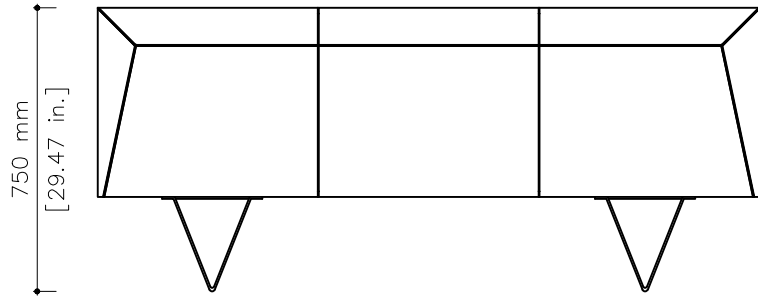

# tikamoon

BT0530B

**W x D x H (mm)**  
1840 x 560 x 600

**W x D x H (in.)**  
72.44 x 22.04 x 23.62