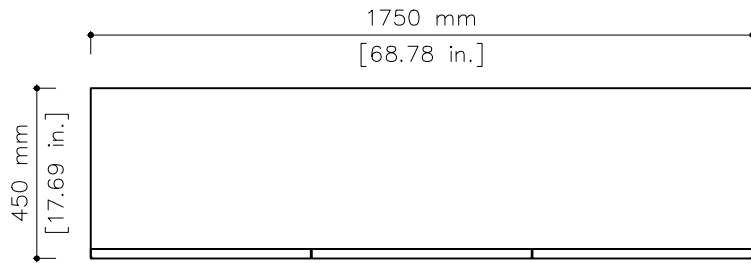

# tikamoon

BT0530B

**W x D x H (mm)**  
1840 x 560 x 600

**W x D x H (in.)**  
72.44 x 22.04 x 23.62