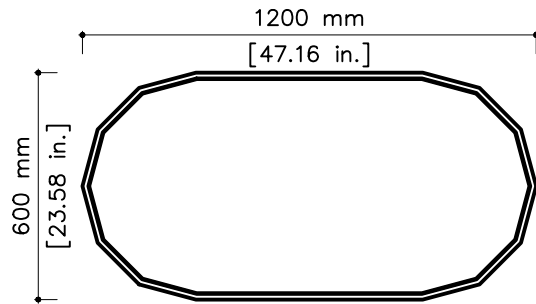

tikamoon

BT0313S_2

W x D x H (mm)
1320 x 735 x 210

W x D x H (in.)
51.96 x 28.93 x 8.26