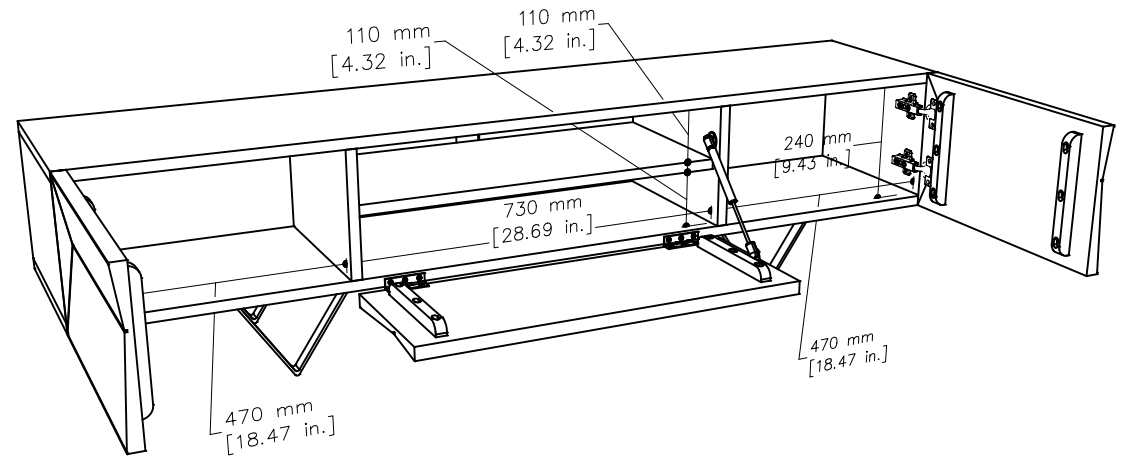

tikamoon

BT01980

W x D x H (mm)
1830 x 500 x 350

W x D x H (in.)
72.04 x 19.68 x 13.77