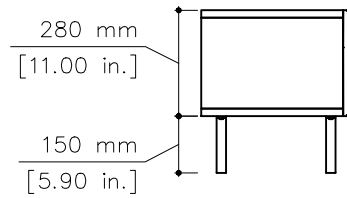

tikamoon

BT01980

W x D x H (mm)
1830 x 500 x 350

W x D x H (in.)
72.04 x 19.68 x 13.77