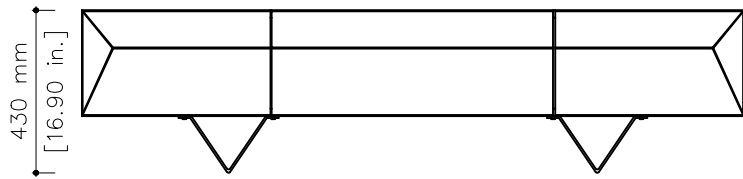

tikamoon

BT01980

W x D x H (mm)
1830 x 500 x 350

W x D x H (in.)
72.04 x 19.68 x 13.77