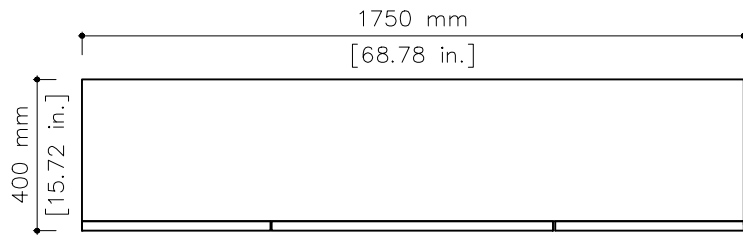

tikamoon

BT01980

W x D x H (mm)
1830 x 500 x 350

W x D x H (in.)
72.04 x 19.68 x 13.77