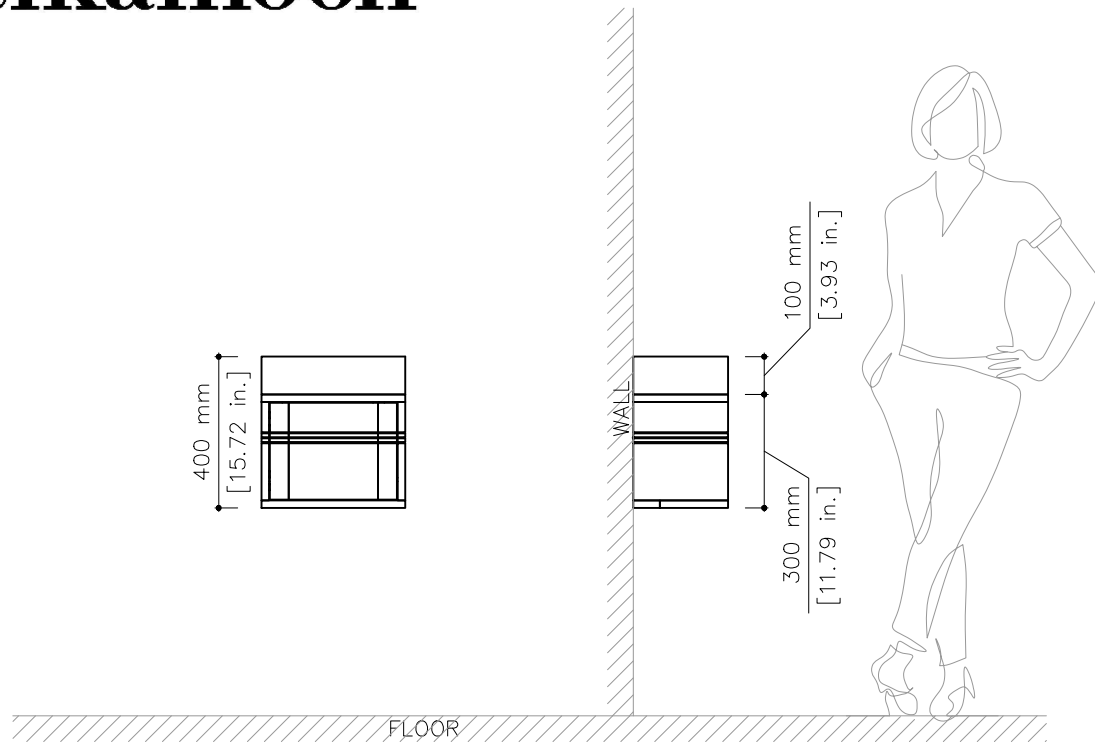

tikamoon

BS03_4

W x D x H (mm)
488 x 365 x 405

W x D x H (in.)
19.21 x 14.37 x 15.94