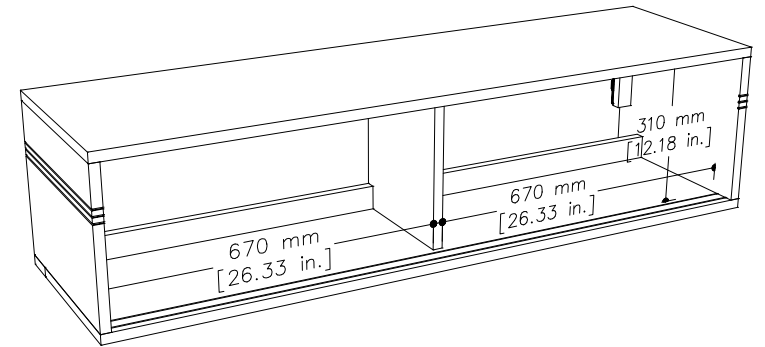

tikamoon

BS02_4

W x D x H (mm)
1497 x 504 x 455

W x D x H (in.)
58.93 x 19.84 x 17.91