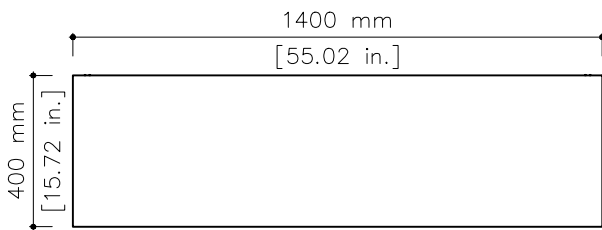

tikamoon

BS02_4

W x D x H (mm)
1497 x 504 x 455

W x D x H (in.)
58.93 x 19.84 x 17.91