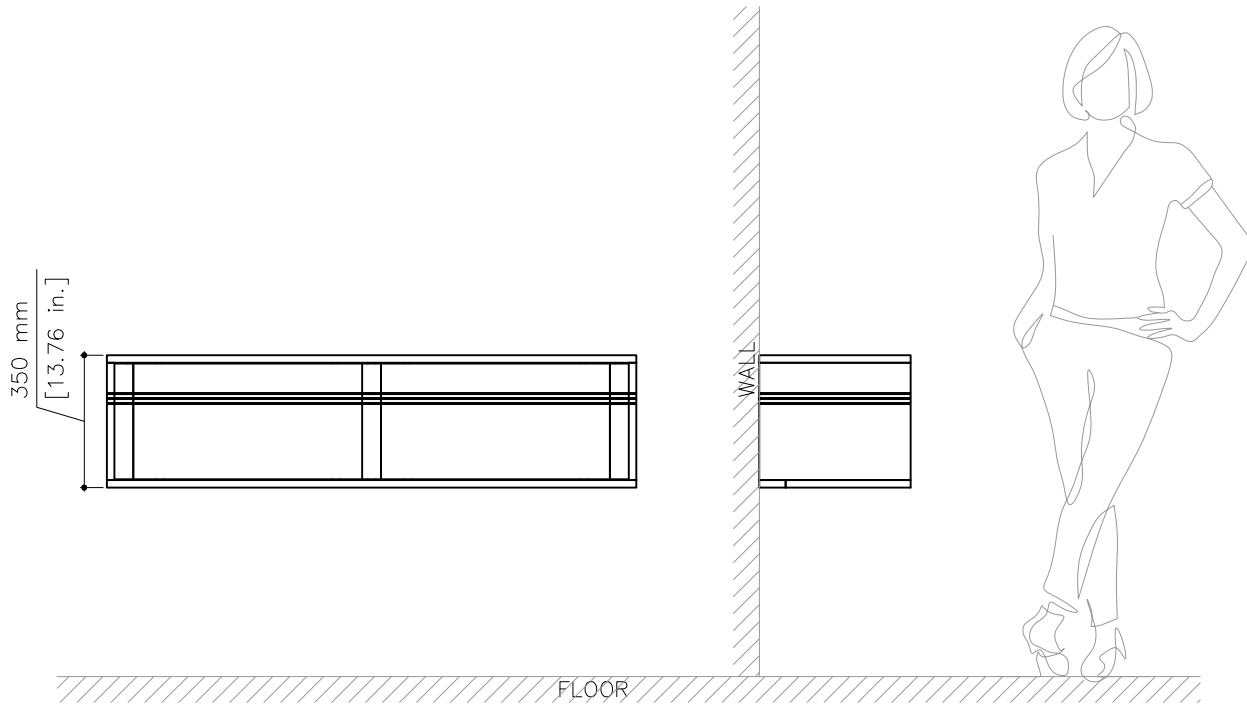

tikamoon

BS02_4

W x D x H (mm)
1497 x 504 x 455

W x D x H (in.)
58.93 x 19.84 x 17.91