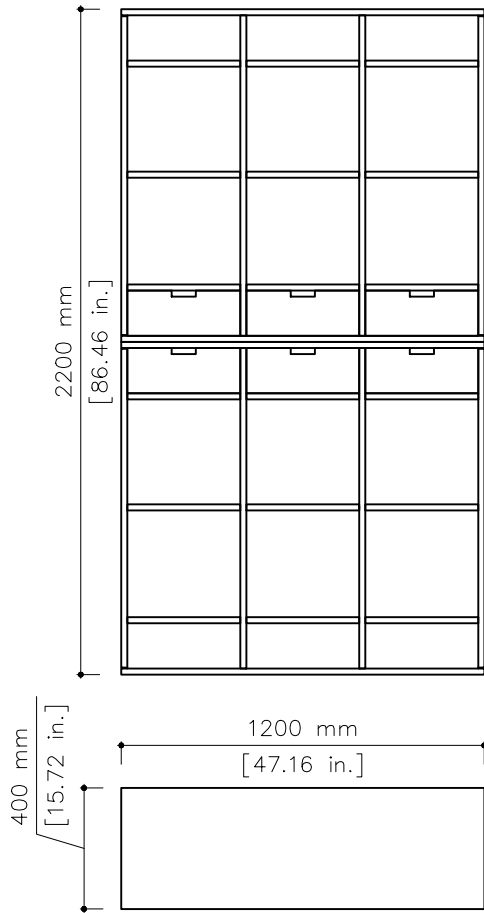

tikamoon

W x D x H
 ① 340 x 360 x 130 mm

W x D x H
 ① 13.38 x 14.17 x 5.11 in.

B000010

W x D x H (mm)
 1280 x 480 x 1170

W x D x H (in.)
 50.39 x 18.89 x 46.06