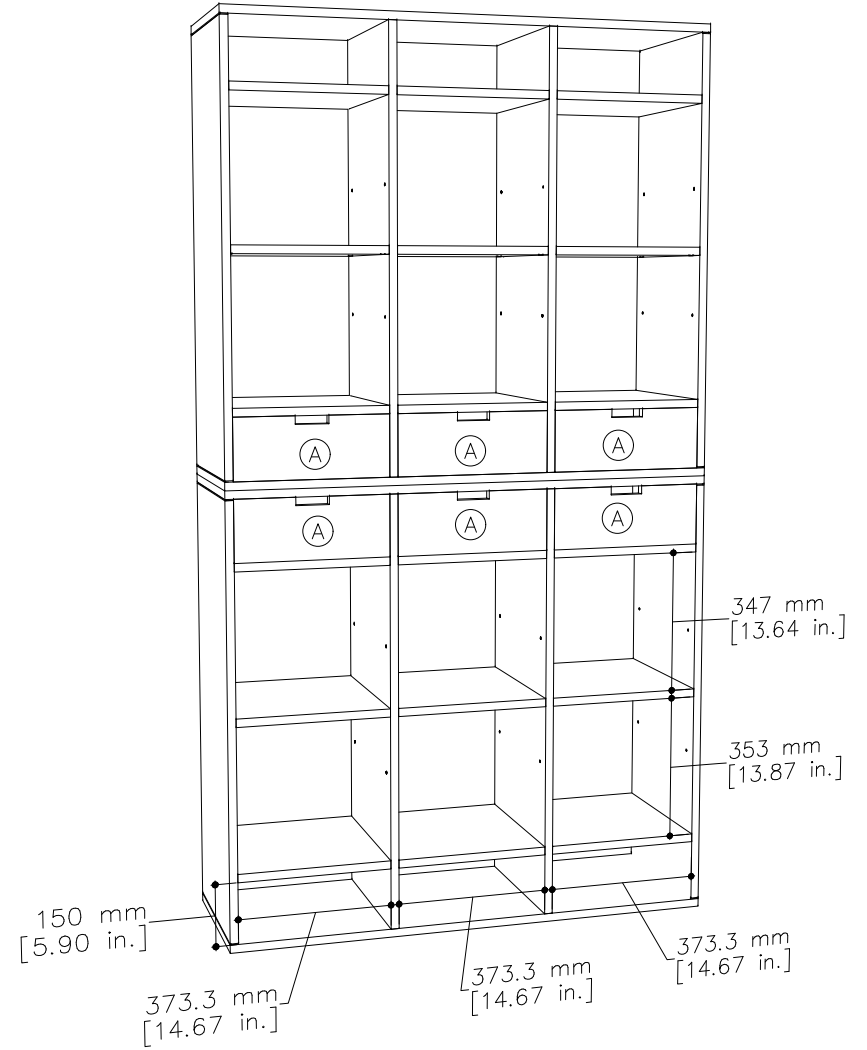

tikamoon

W x D x H
 ① 340 x 360 x 130 mm

W x D x H
 ① 13.38 x 14.17 x 5.11 in.

B000010

W x D x H (mm)
 1280 x 480 x 1170

W x D x H (in.)
 50.39 x 18.89 x 46.06