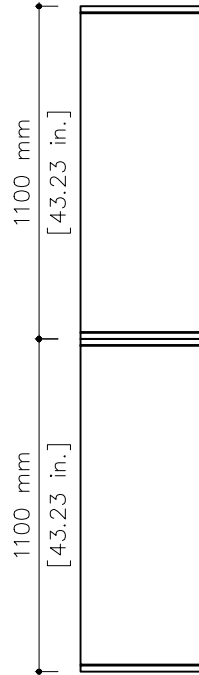

tikamoon

W x D x H
 ① 340 x 360 x 130 mm

W x D x H
 ① 13.38 x 14.17 x 5.11 in.

B000010

W x D x H (mm)
 1280 x 480 x 1170

W x D x H (in.)
 50.39 x 18.89 x 46.06