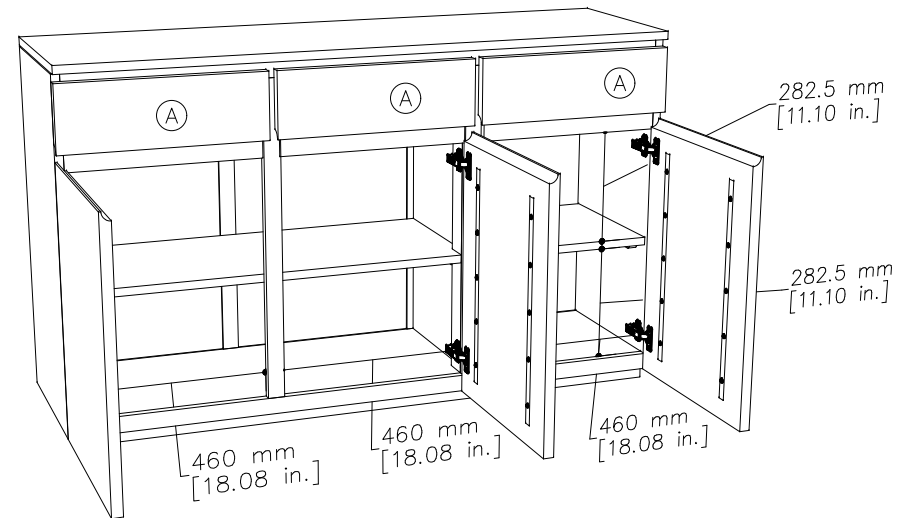

# tikamoon

W x D x H

Ⓐ 420 x 335 x 80 mm

W x D x H

Ⓐ 16.53 x 13.18 x 3.14 in.

BF040\_2

W x D x H (mm)  
1590 x 555 x 1000

W x D x H (in.)  
62.59 x 21.85 x 39.37