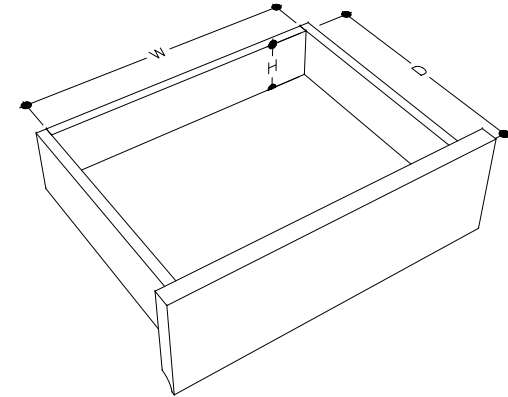

# tikamoon

W x D x H

Ⓐ 420 x 335 x 80 mm

W x D x H

Ⓐ 16.53 x 13.18 x 3.14 in.

BF040\_2

W x D x H (mm)  
1590 x 555 x 1000

W x D x H (in.)  
62.59 x 21.85 x 39.37