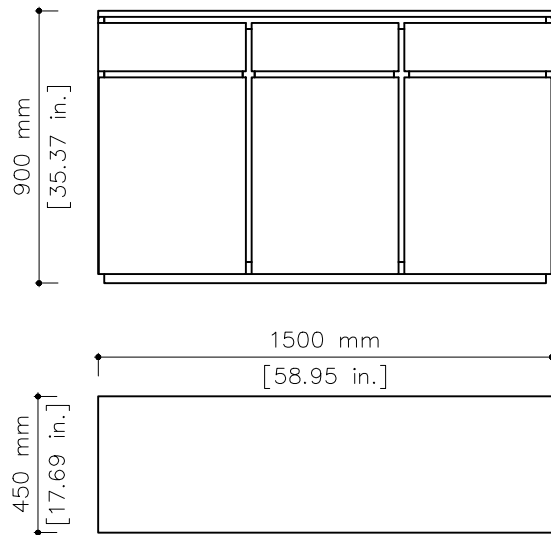

# tikamoon

W x D x H

Ⓐ 420 x 335 x 80 mm

W x D x H

Ⓐ 16.53 x 13.18 x 3.14 in.

BF040\_2

W x D x H (mm)  
1590 x 555 x 1000

W x D x H (in.)  
62.59 x 21.85 x 39.37