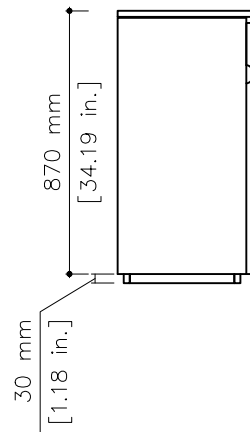

# tikamoon

W x D x H

Ⓐ 420 x 335 x 80 mm

W x D x H

Ⓐ 16.53 x 13.18 x 3.14 in.

BF040\_2

W x D x H (mm)  
1590 x 555 x 1000

W x D x H (in.)  
62.59 x 21.85 x 39.37