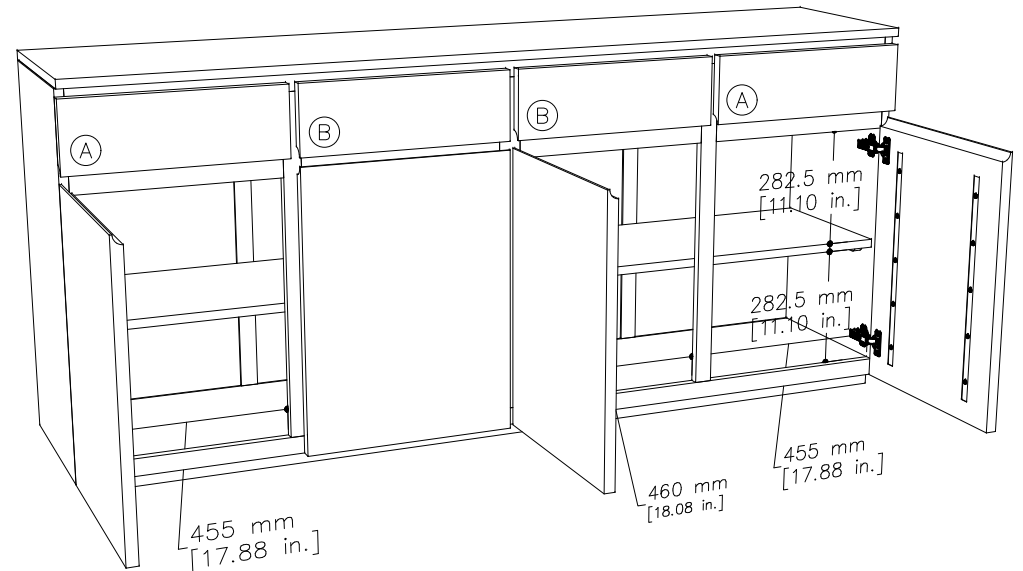

tikamoon

W x D x H		W x D x H	
Ⓐ	415 x 335 x 80 mm	Ⓐ	16.33 x 13.18 x 3.14 in.
Ⓑ	420 x 335 x 80 mm	Ⓑ	16.53 x 13.18 x 3.14 in.

BF037_2

W x D x H (mm)	W x D x H (in.)
2095 x 555 x 1000	82.48 x 21.85 x 39.37