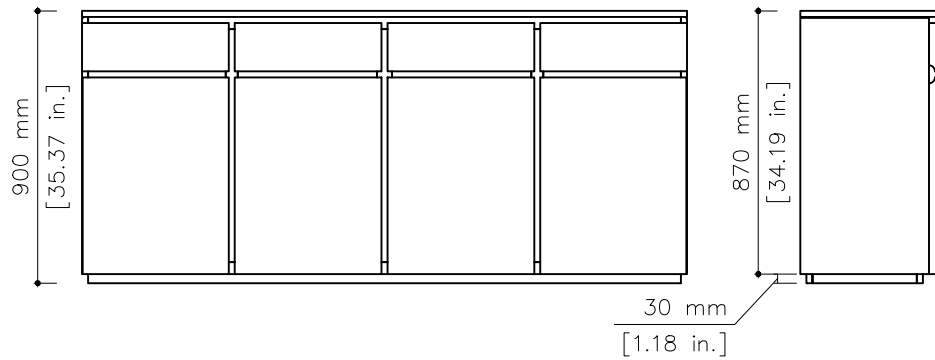

tikamoon

W x D x H		W x D x H	
Ⓐ	415 x 335 x 80 mm	Ⓐ	16.33 x 13.18 x 3.14 in.
Ⓑ	420 x 335 x 80 mm	Ⓑ	16.53 x 13.18 x 3.14 in.

BF037_2

W x D x H (mm)	W x D x H (in.)
2095 x 555 x 1000	82.48 x 21.85 x 39.37