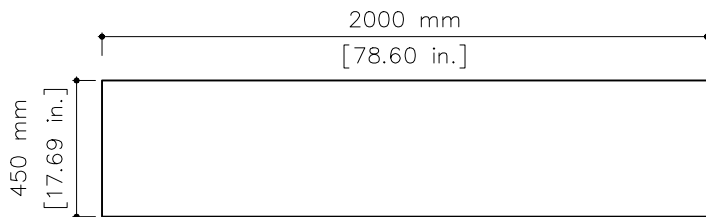

tikamoon

W x D x H		W x D x H	
Ⓐ	415 x 335 x 80 mm	Ⓐ	16.33 x 13.18 x 3.14 in.
Ⓑ	420 x 335 x 80 mm	Ⓑ	16.53 x 13.18 x 3.14 in.

BF037_2

W x D x H (mm)	W x D x H (in.)
2095 x 555 x 1000	82.48 x 21.85 x 39.37