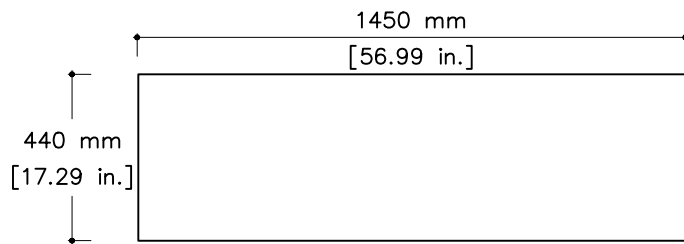

tikamoon

BEN0001_2

W x D x H (mm)
1540 x 185 x 540

W x D x H (in.)
60.62 x 7.28 x 21.25