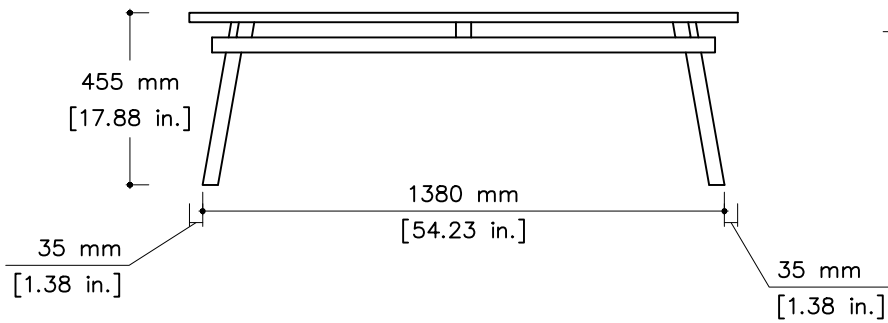

tikamoon

BEN0001_2

W x D x H (mm)
1540 x 185 x 540

W x D x H (in.)
60.62 x 7.28 x 21.25