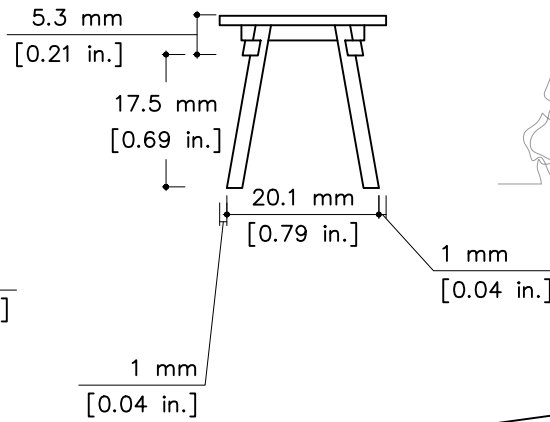

tikamoon

BEN0001_2

W x D x H (mm)
1540 x 185 x 540

W x D x H (in.)
60.62 x 7.28 x 21.25