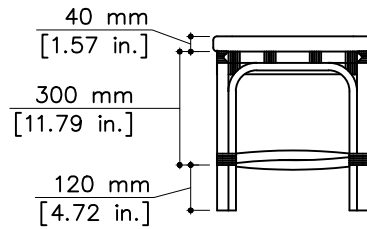

tikamoon

BE001

H W x D x H (mm)
1670 x 480 x 540

W x D x H (in.)
65.7 x 19 x 21.2