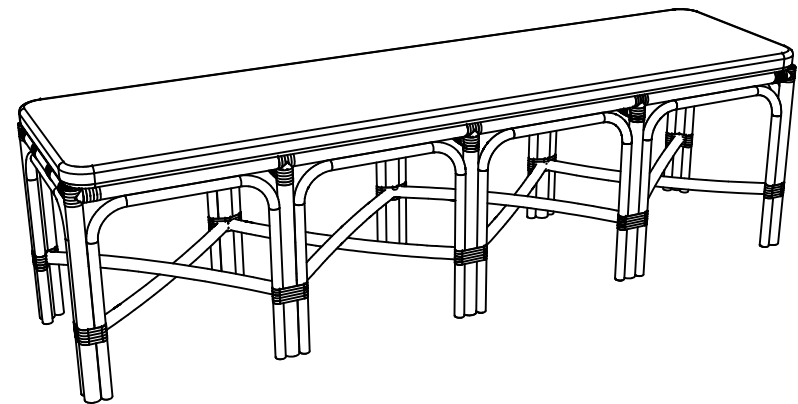

tikamoon

BE001

H W x D x H (mm)
1670 x 480 x 540

W x D x H (in.)
65.7 x 19 x 21.2