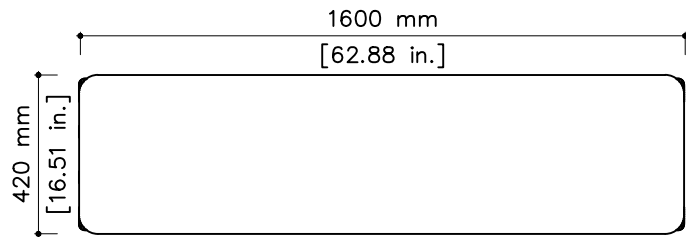

tikamoon

BE001

H W x D x H (mm)
1670 x 480 x 540

W x D x H (in.)
65.7 x 19 x 21.2