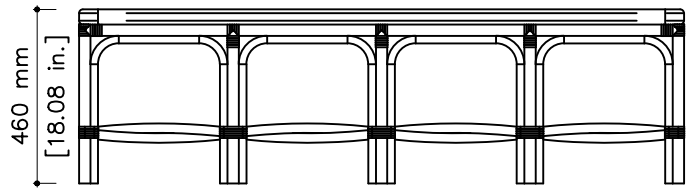

tikamoon

BE001

H W x D x H (mm)
1670 x 480 x 540

W x D x H (in.)
65.7 x 19 x 21.2