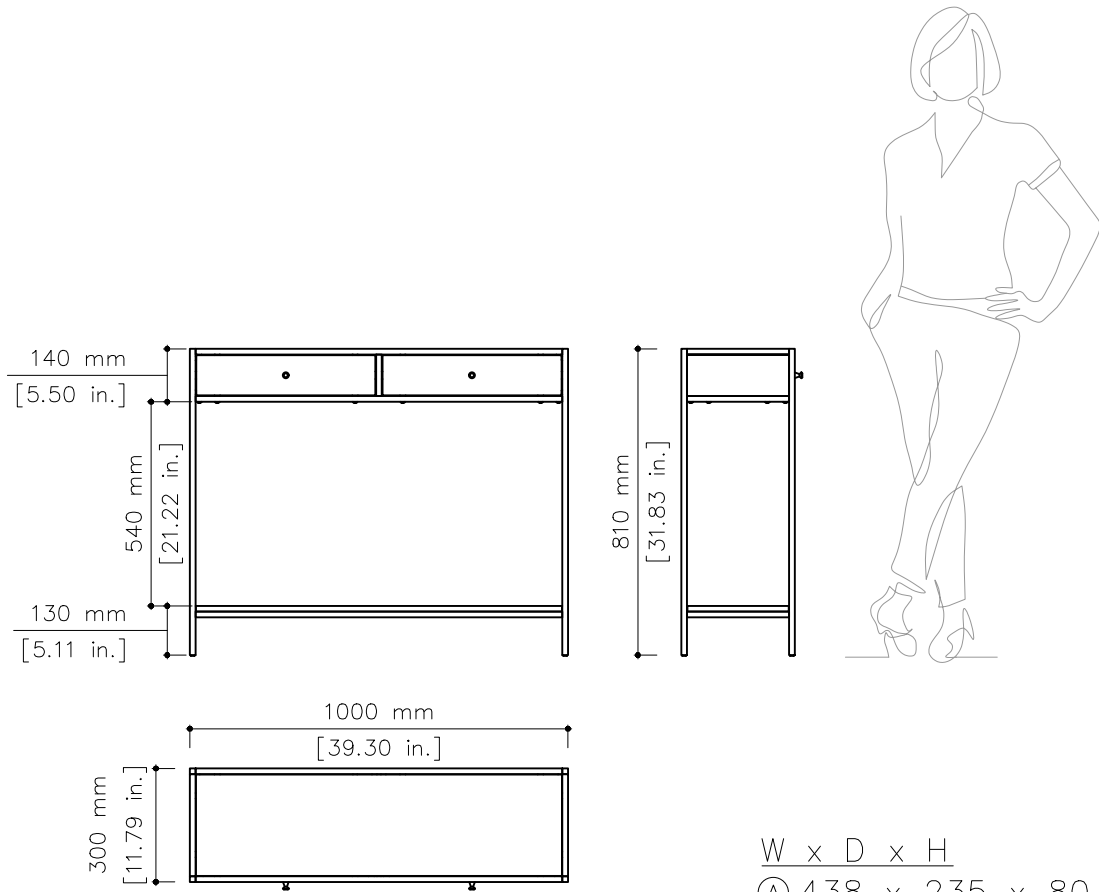

tikamoon

W x D x H
 ① 438 x 235 x 80 mm

W x D x H
 ① 17.2 x 9.25 x 3.14 in.

AGRA100_2

H W x D x H (mm)
 1090 x 390 x 900

W x D x H (in.)
 42.9 x 15.3 x 35.4