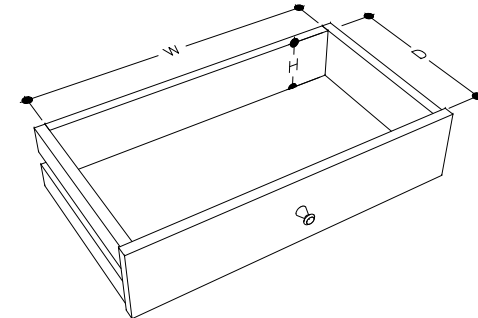

tikamoon

W x D x H
 ① 438 x 235 x 80 mm

W x D x H
 ① 17.2 x 9.25 x 3.14 in.

AGRA100_2

H W x D x H (mm)
 1090 x 390 x 900

W x D x H (in.)
 42.9 x 15.3 x 35.4