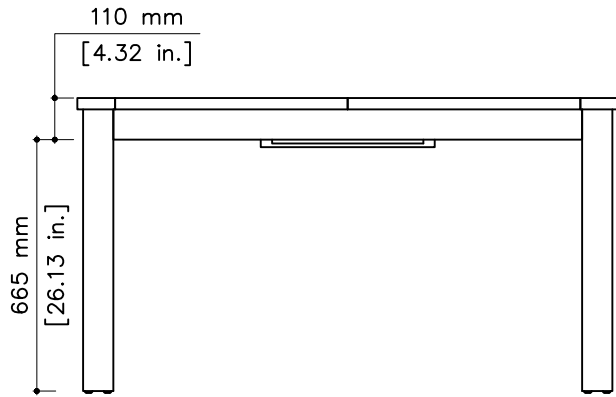

tikamoon

AA100_2

W x D x H (mm)
1530 x 220 x 1030

W x D x H (in.)
60.23 x 8.66 x 40.55