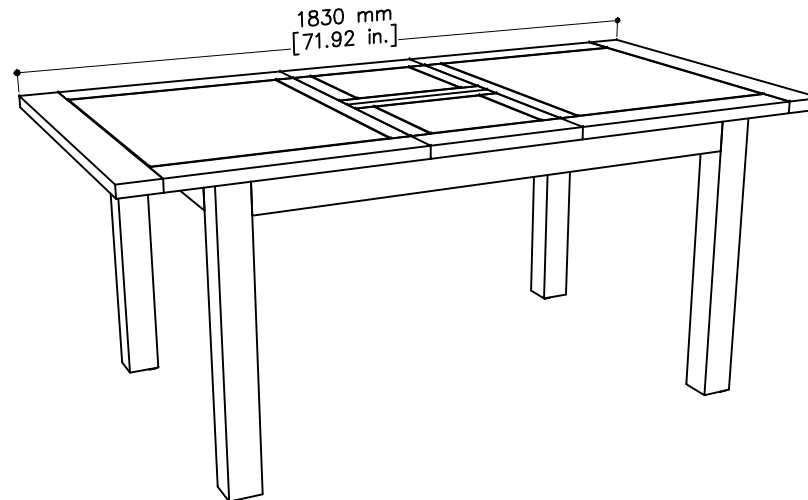

tikamoon

AA100_2

W x D x H (mm)
1530 x 220 x 1030

W x D x H (in.)
60.23 x 8.66 x 40.55