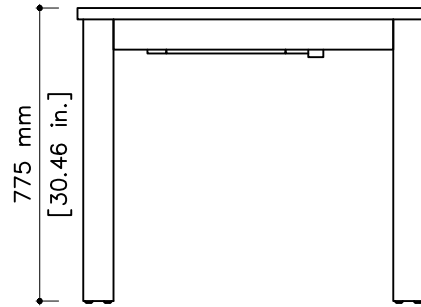

tikamoon

AA100_2

W x D x H (mm)
1530 x 220 x 1030

W x D x H (in.)
60.23 x 8.66 x 40.55