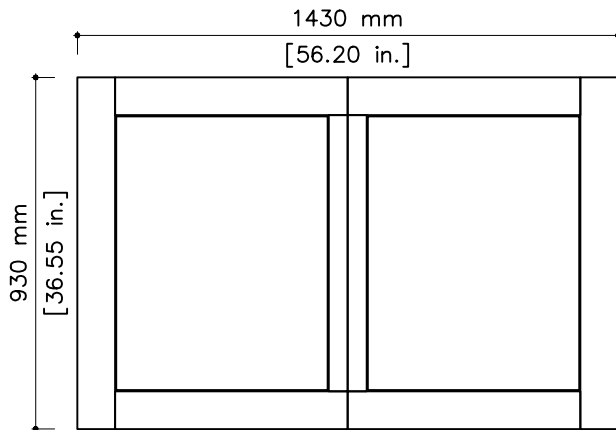

tikamoon

AA100_2

W x D x H (mm)
1530 x 220 x 1030

W x D x H (in.)
60.23 x 8.66 x 40.55