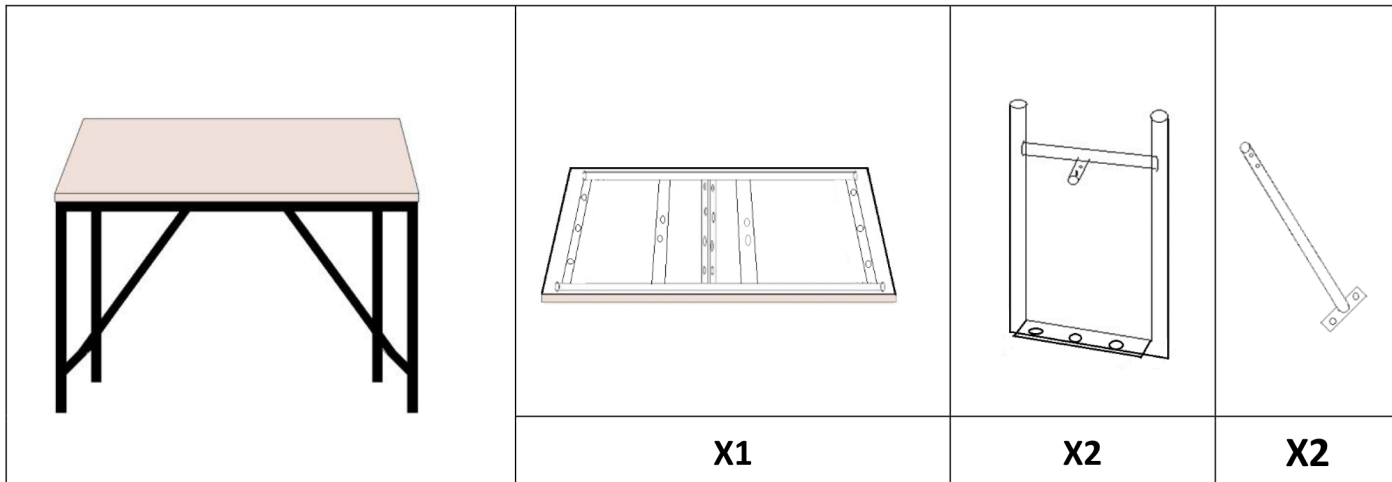

YA141TB-Dining Table Sheesham And Metal

| | | | | |
|---|---|---|--|---|
|  8x20mm A – X12 |  20mm B – X12 |  C – 5mm |  15 MIN |  |
|---|---|---|--|---|