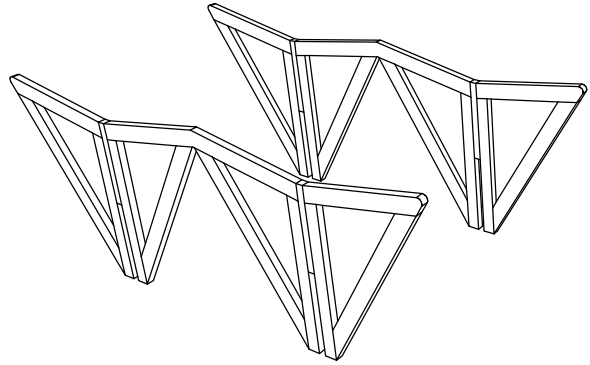

Rubber Suction Cup

A x8

**NOT INCLUDED
NON FOURNIS**