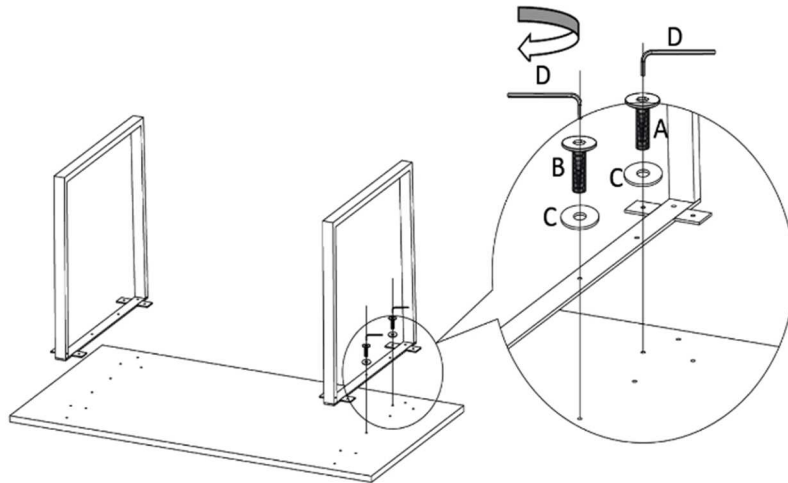

TEM22 – Temis dining table 175

					
A – 6x25mm – X8	B – 6x35mm – X8	C – 8x16mm – X16	D – 4mm	15 MIN	

1.

2.