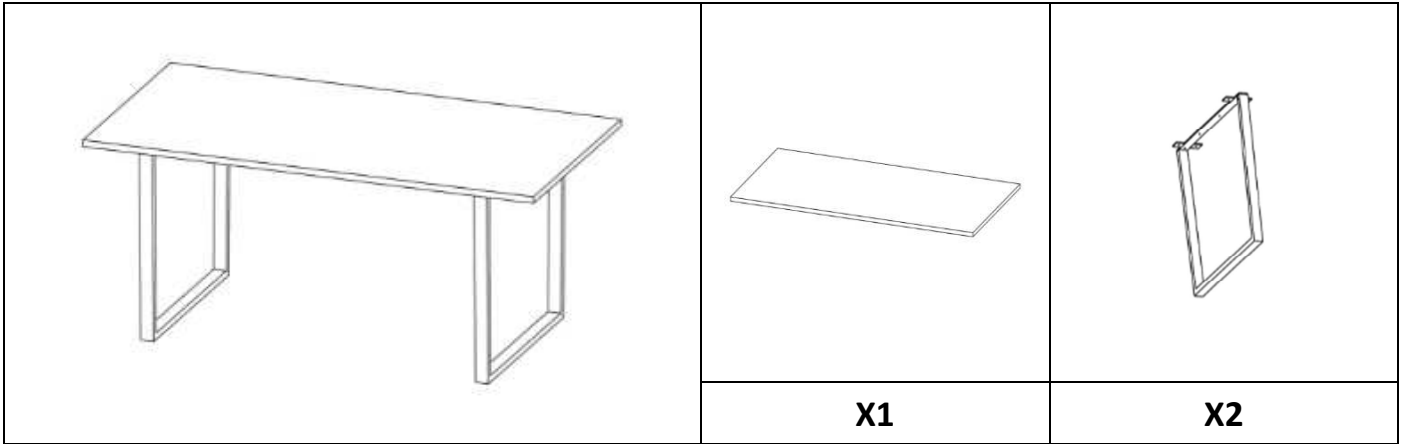

TEM22 – Temis dining table 175

					
A – 6x25mm – X8	B – 6x35mm – X8	C – 8x16mm – X16	D – 4mm	15 MIN	

1.

2.