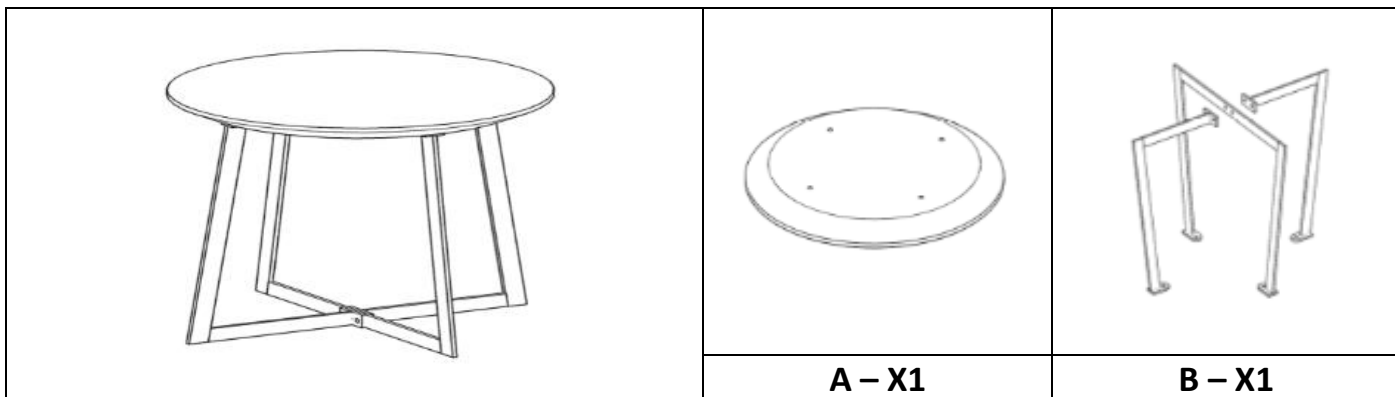

TEM12 – Temis coffee table 80

						
A – 6x16mm – X4	B – 6x20mm – X2	C – 8x16mm – X4	D – 4mm	E – 4x12mm – X4	5 MIN	