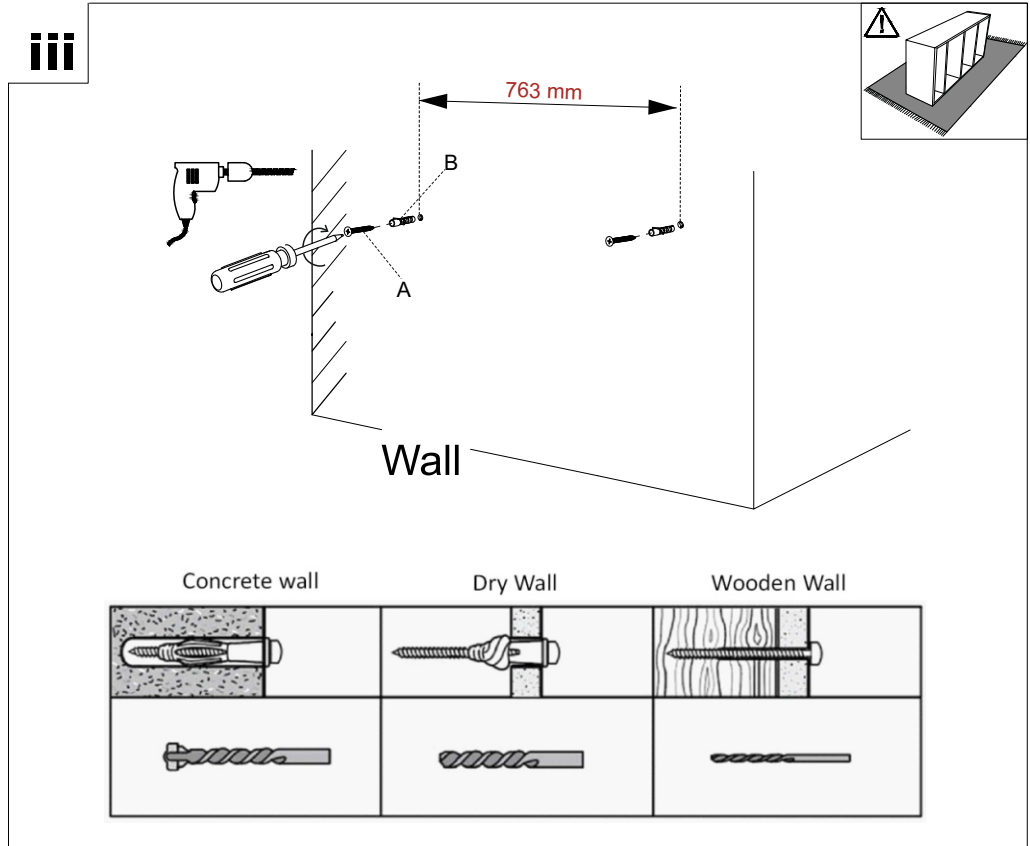

(EN) Assembly - Use -
Maintenance Manual

x1

Screw - M4 x40mm

A x4

Dowel - M6 x 40mm

B x4

A x4

B x4

i

Wall

Concrete wall

Dry Wall

Wooden Wall

ii

Wall

iii