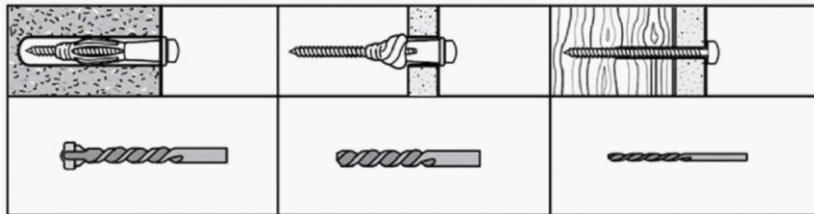

**(EN)** Assembly - Use -  
Maintenance Manual

x1

Screw - M4 x40mm

**A** x4

Dowel - M6 x 40mm

**B** x4

**A** x4

**B** x4

**i**

Wall

Concrete wall

Dry Wall

Wooden Wall

**ii**

Wall

iii