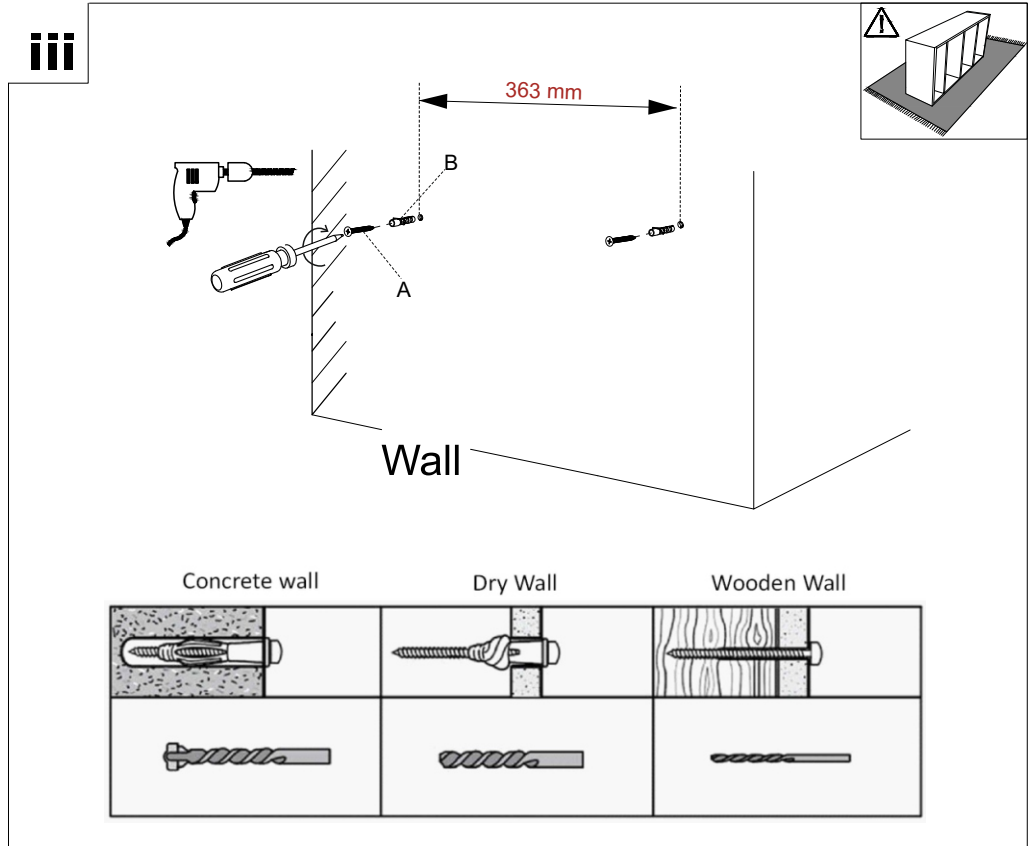

**(EN)** Assembly - Use -  
Maintenance Manual

x1

Screw - M4 x40mm

**A** x4

Dowel - M6 x 40mm

**B** x4

**A** x4

**B** x4

**i**

Wall

Concrete wall

Dry Wall

Wooden Wall

**ii**

Wall

iii