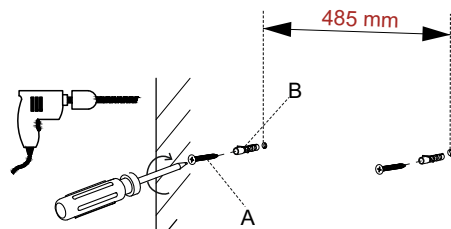

A x4

B x4

i

Wall

Concrete wall

Dry Wall

Wooden Wall

ii

Wall