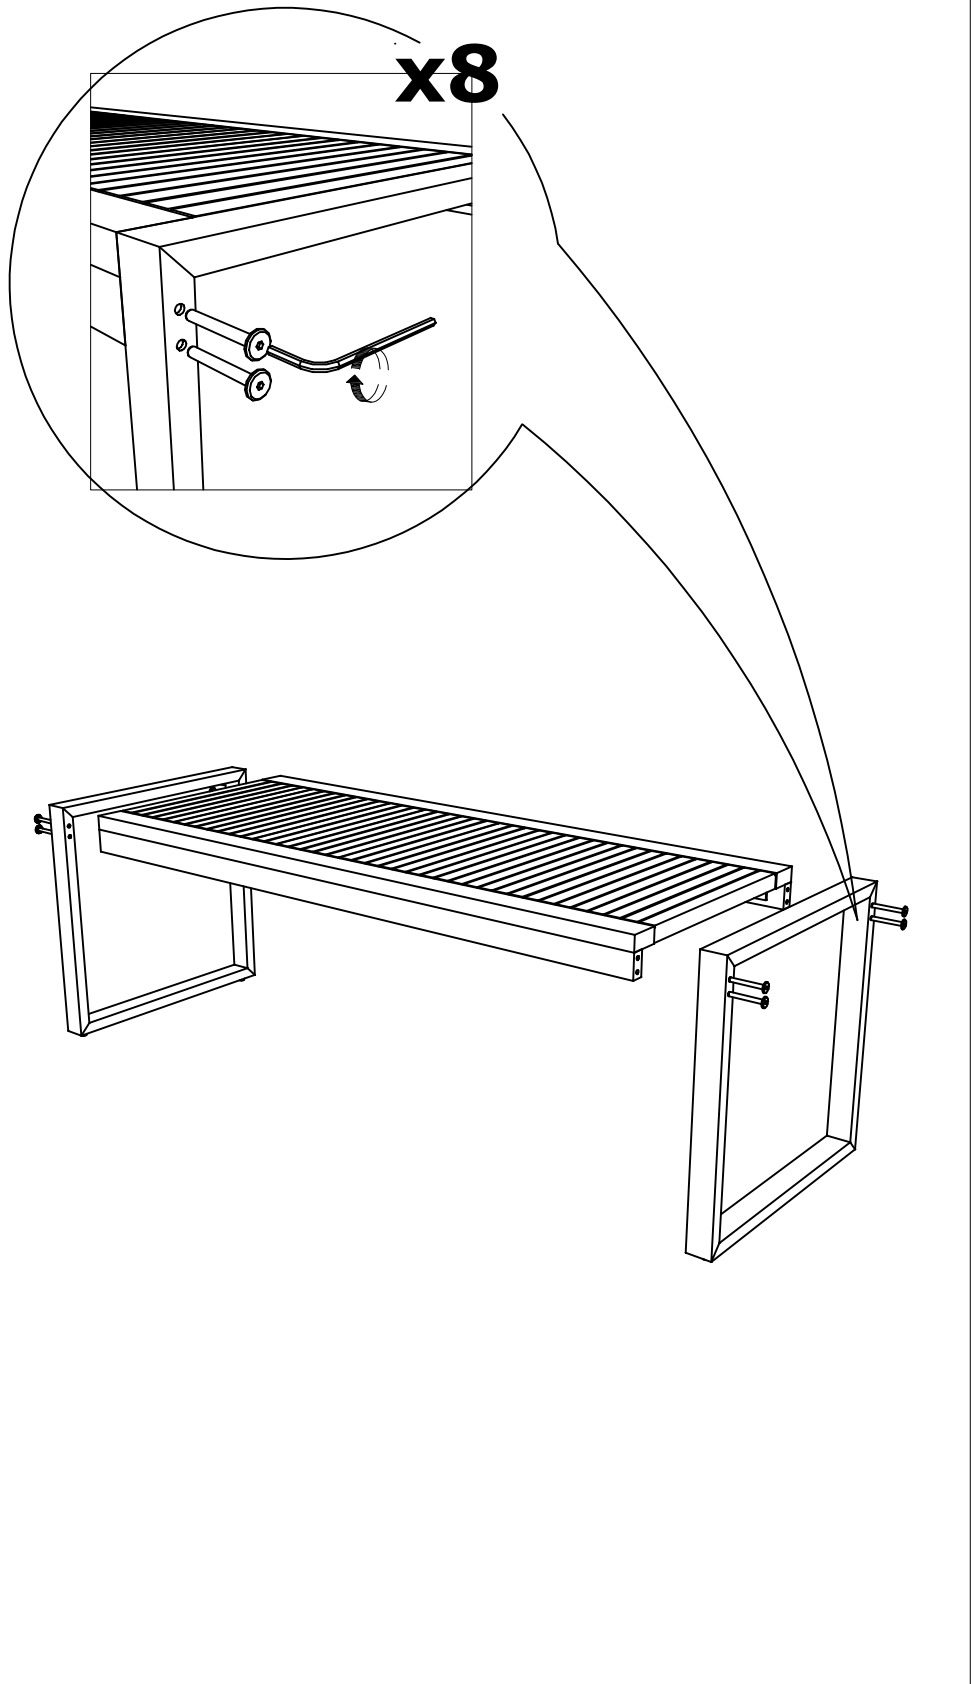

**(EN)** Assembly - Use -  
Maintenance Manual

JCBC Bolt L 50 mm

**A** x8

L Key

**B** x1

**NOT INCLUDED  
NON FOURNIS**

i

RPF-03SS\_2