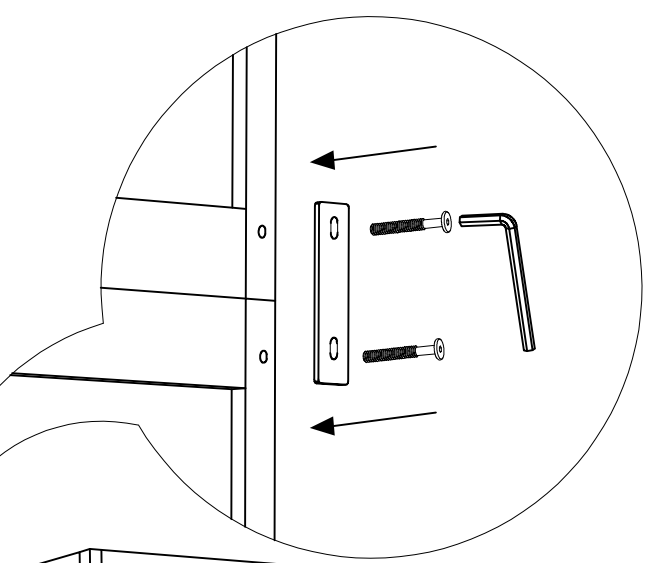

AN2M

JCBC Bolt 25mm

6x

1x

± 5'

3x

Stopper
Back side