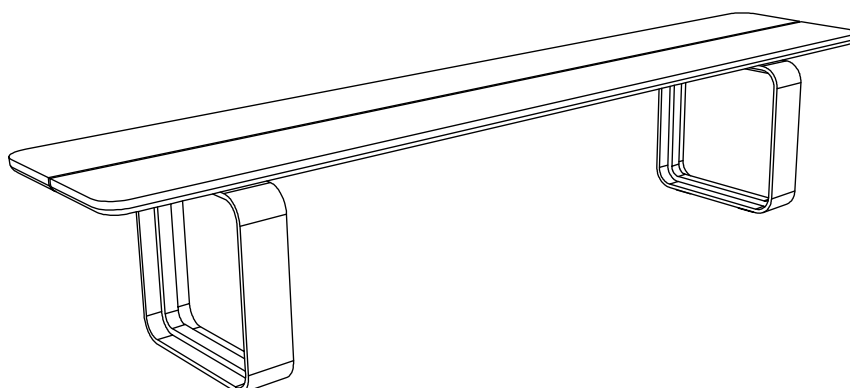

BEN0006

Harper Teak Backless Bench 220

(FR) Notice de Montage -
Utilisation - Entretien

(IT) Istruzioni per il Montaggio,
l'Uso e la Manutenzione

(DE) Montage - Verwendung -
Wartungshandbuch

(ES) Instrucciones de Montaje,
Utilización y Mantenimiento

(EN) Assembly - Use -
Maintenance Manual