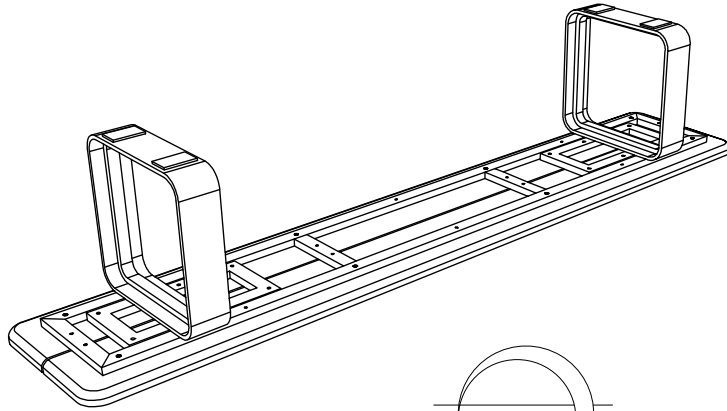

**(EN)** Assembly - Use -  
Maintenance Manual

JCBC Bolt

L Key

Flat Ring Washer

**NOT INCLUDED**  
**NON FOURNIS**

iii

180°

**DIN0031**