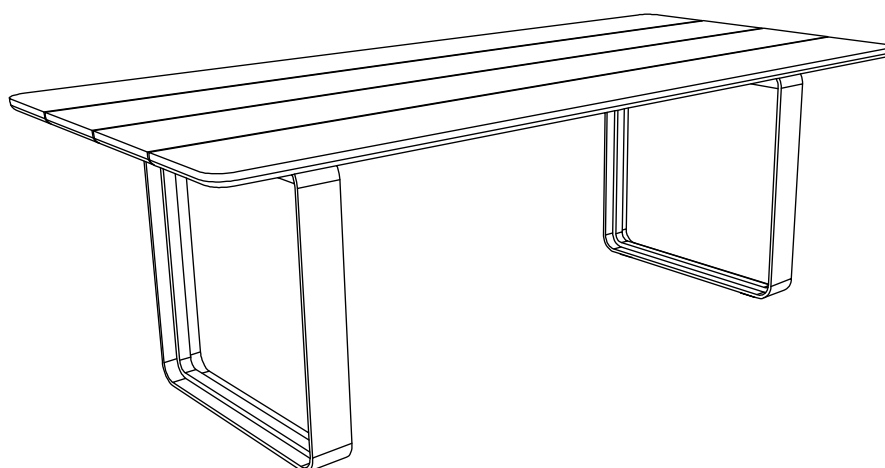

DIN0031

Harper Teak Table 220

(FR) Notice de Montage -
Utilisation - Entretien

(IT) Istruzioni per il Montaggio,
l'Uso e la Manutenzione

(DE) Montage - Verwendung -
Wartungshandbuch

(ES) Instrucciones de Montaje,
Utilización y Mantenimiento

(EN) Assembly - Use -
Maintenance Manual