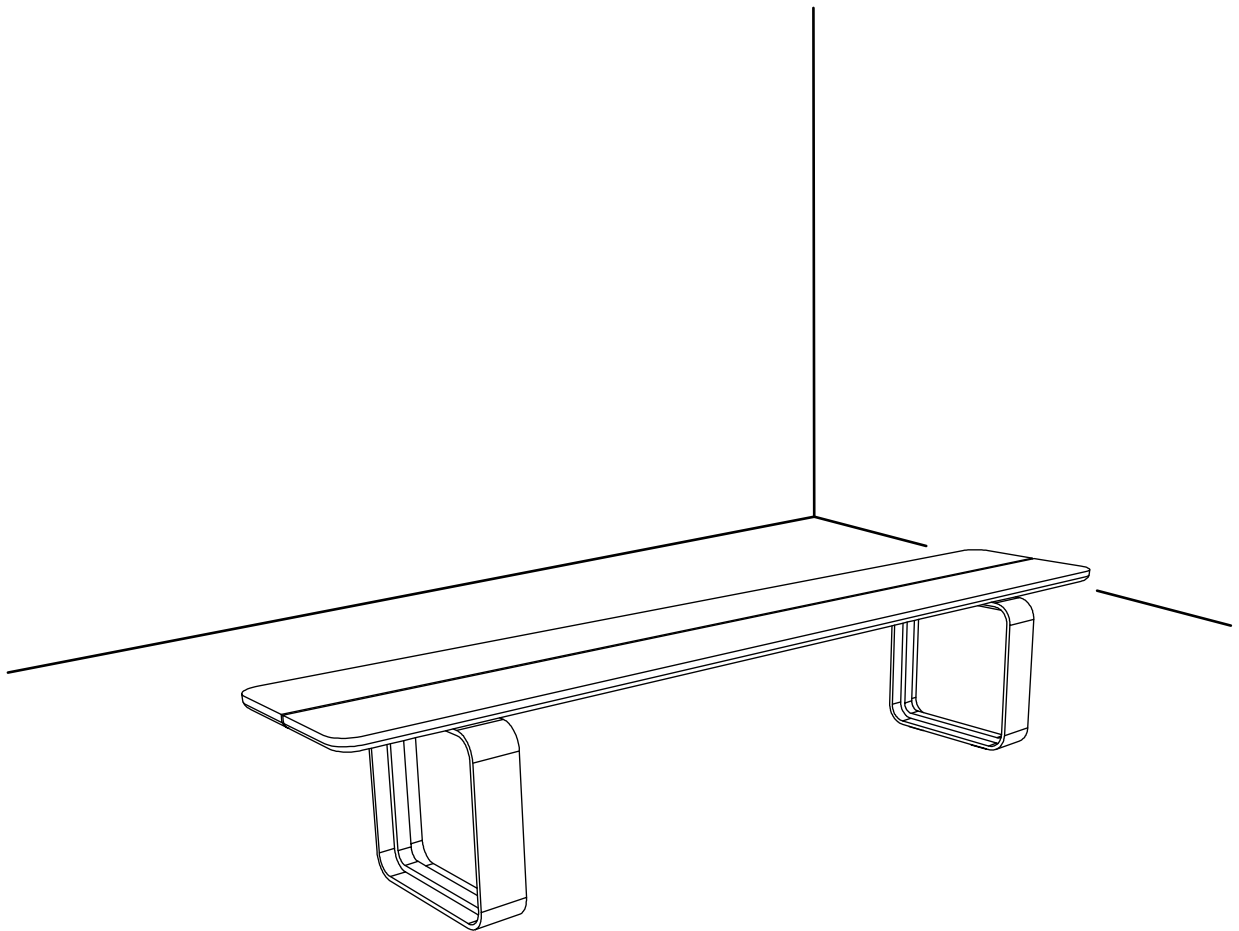

**(EN)** Assembly - Use -  
Maintenance Manual

JCBC Bolt

L Key

Flat Ring Washer

**NOT INCLUDED**  
**NON FOURNIS**

iii

180°

**DIN0031**