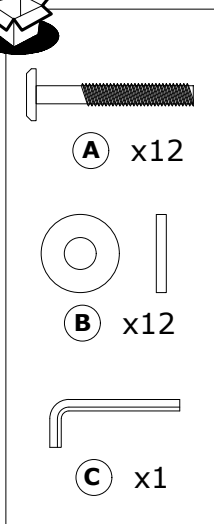

**(EN)** Assembly - Use -  
Maintenance Manual

JCBC Bolt

L Key

Flat Ring Washer

**NOT INCLUDED**  
**NON FOURNIS**

iii

180°

**DIN0031**