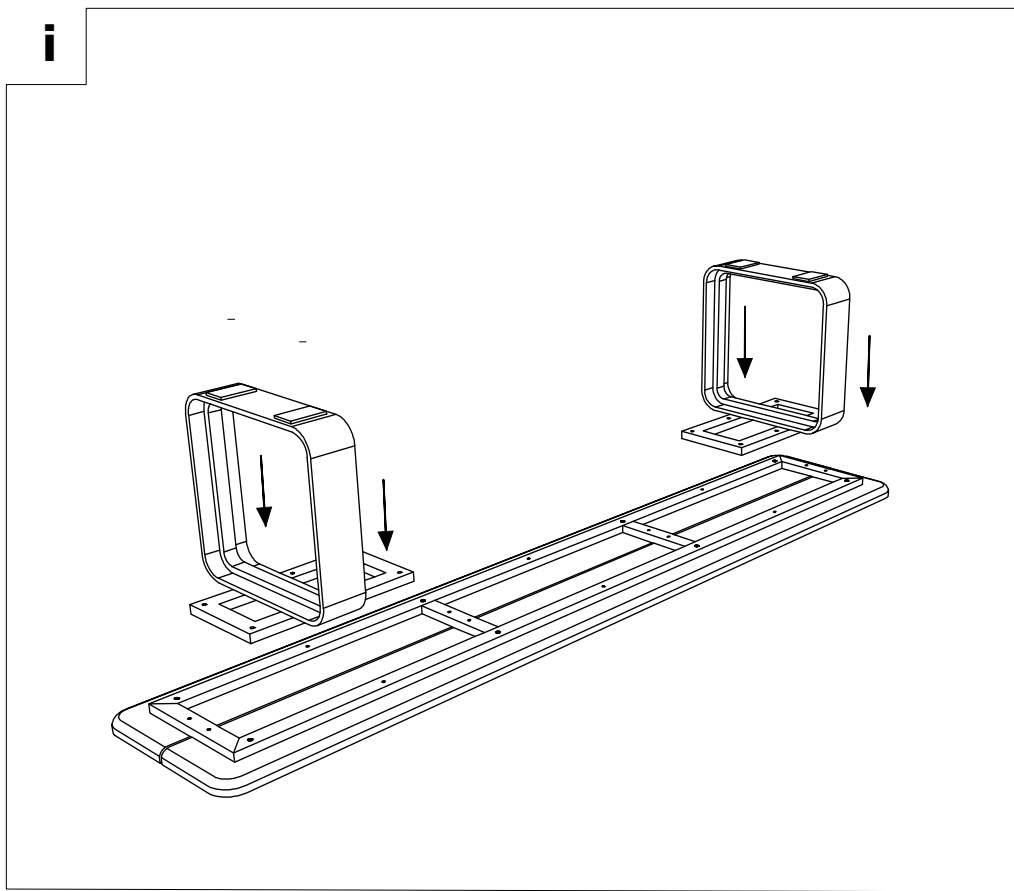

**(EN)** Assembly - Use -  
Maintenance Manual

JCBC Bolt

L Key

Flat Ring Washer

**NOT INCLUDED**  
**NON FOURNIS**

iii

180°

**DIN0031**