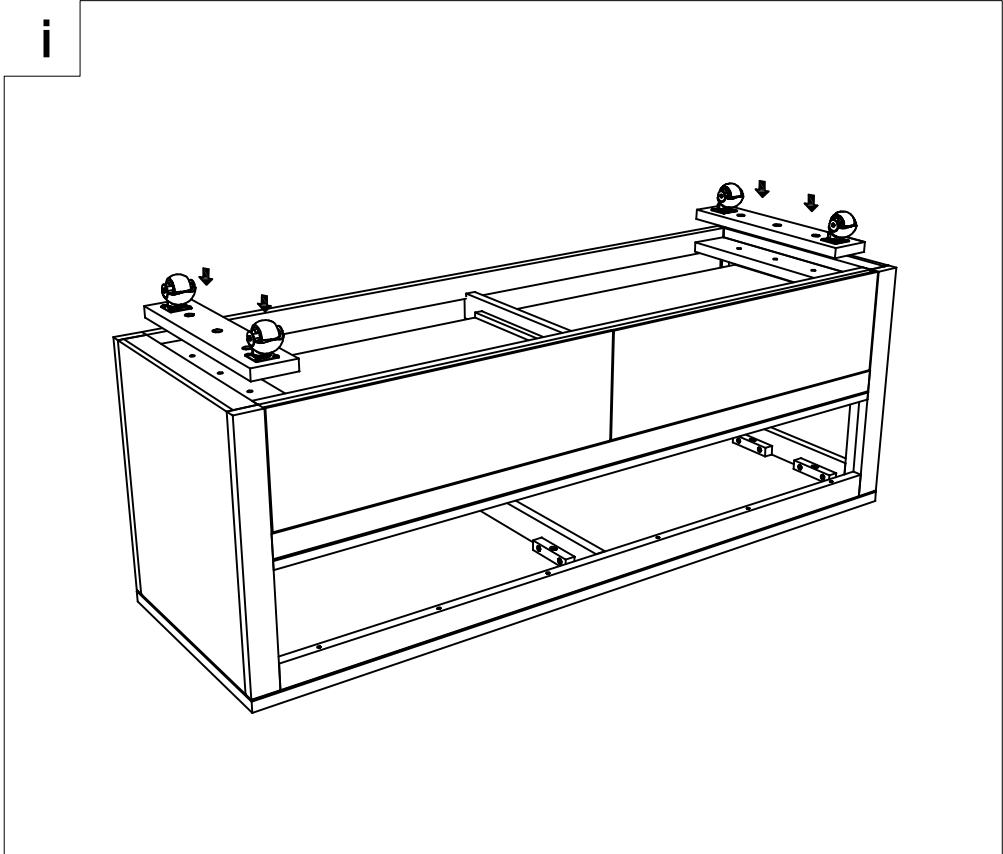

**(EN)** Assembly - Use -  
Maintenance Manual

JCBC Bolt L 30 mm

**A** x6

L Key

**B** x1

**NOT INCLUDED  
NON FOURNIS**

i

ii