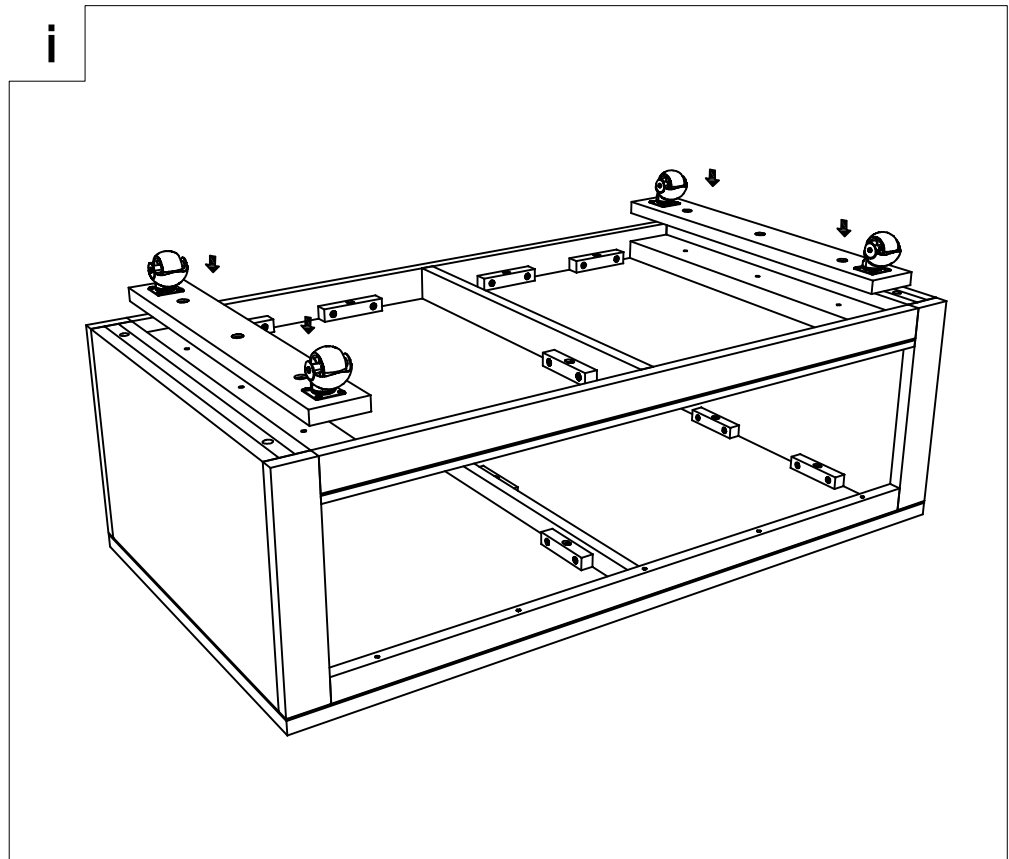

(EN) Assembly - Use -
Maintenance Manual

JCBC Bolt L 30 mm

A x6

L Key

B x1

**NOT INCLUDED
NON FOURNIS**

iii