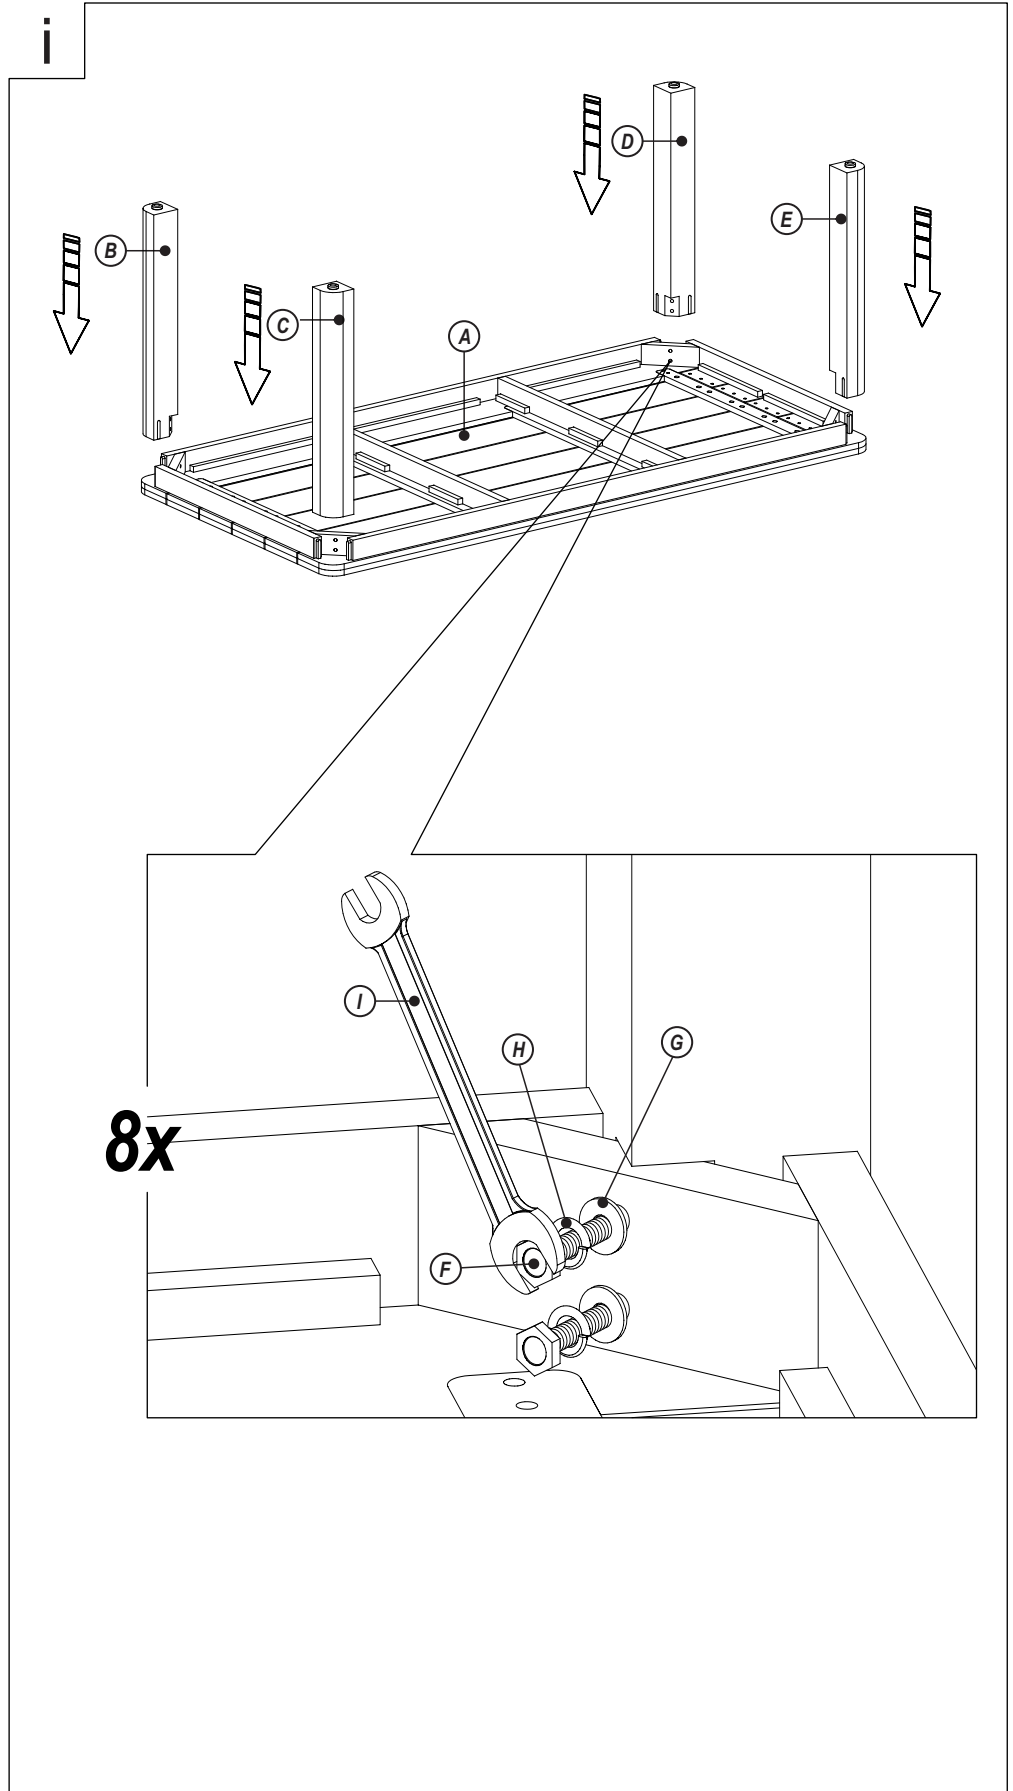

(F) x8

(G) x8

(H) x8

(I) x1