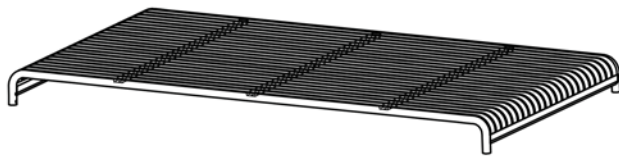

Allen Bolt - M6x16

A x16 (+2)

Allen Bolt - M6x 20

B x2

Allen Key - M6

C x1