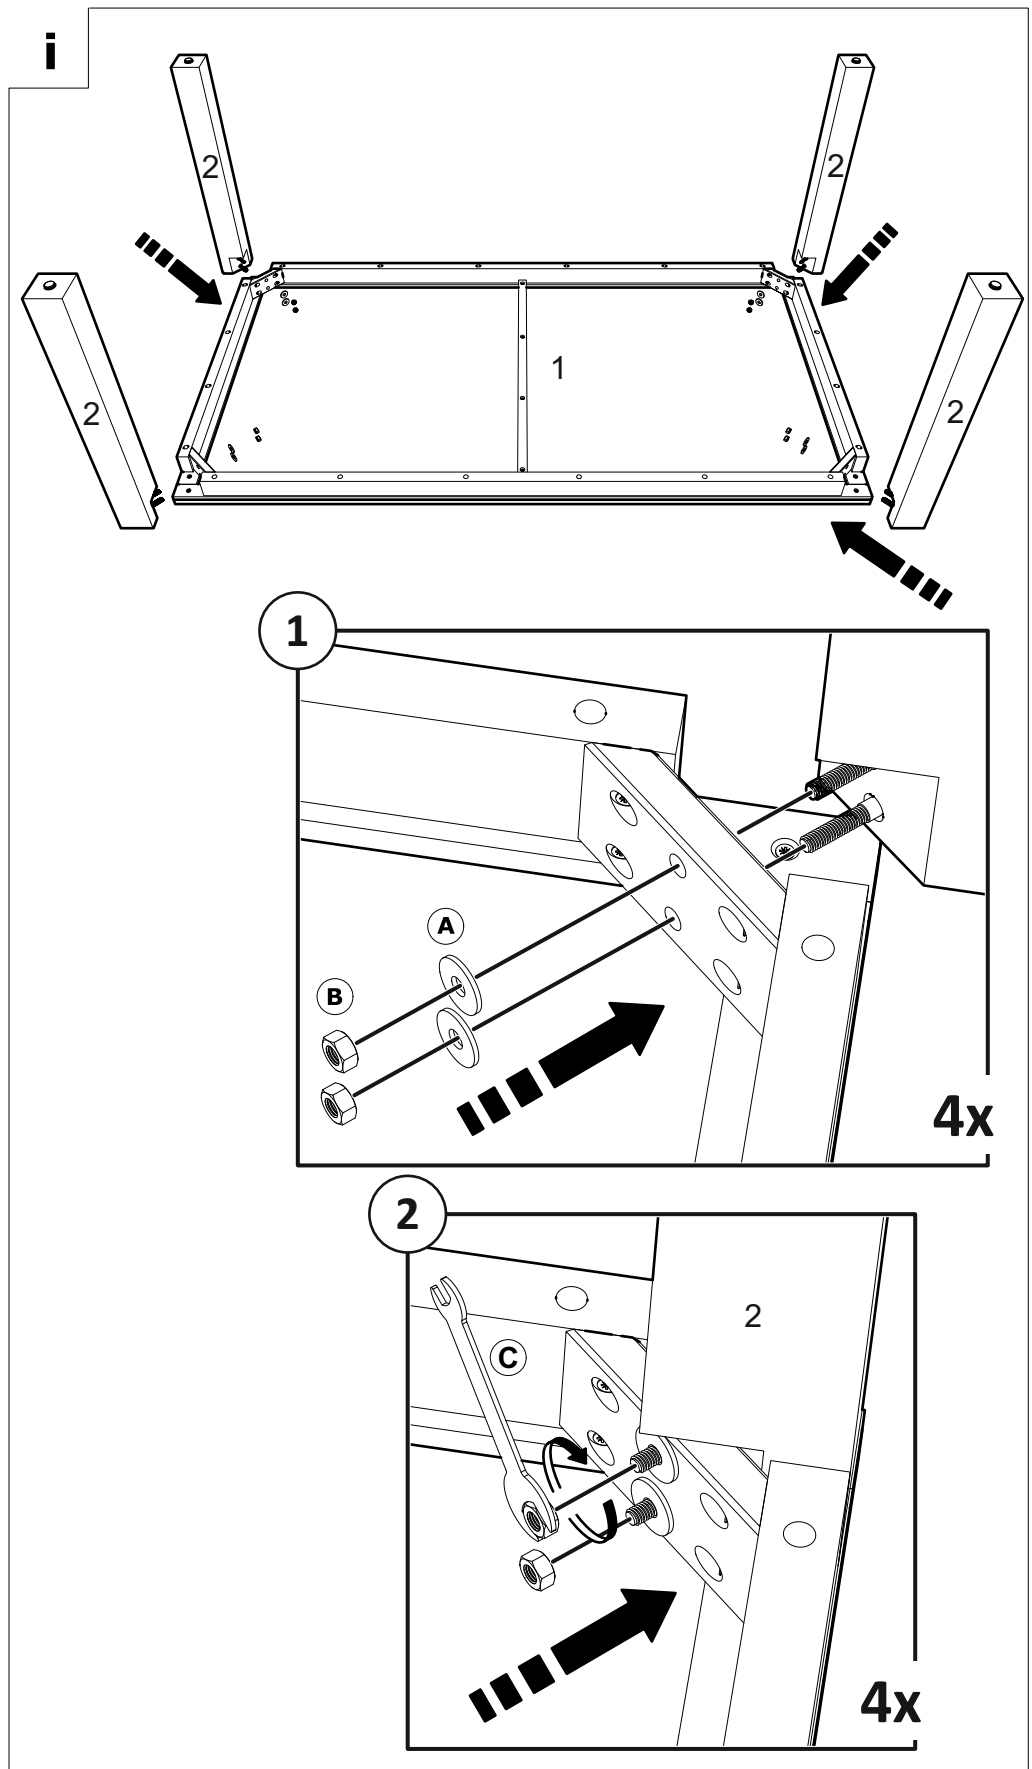

C x1

NOT INCLUDED
NON FOURNIS