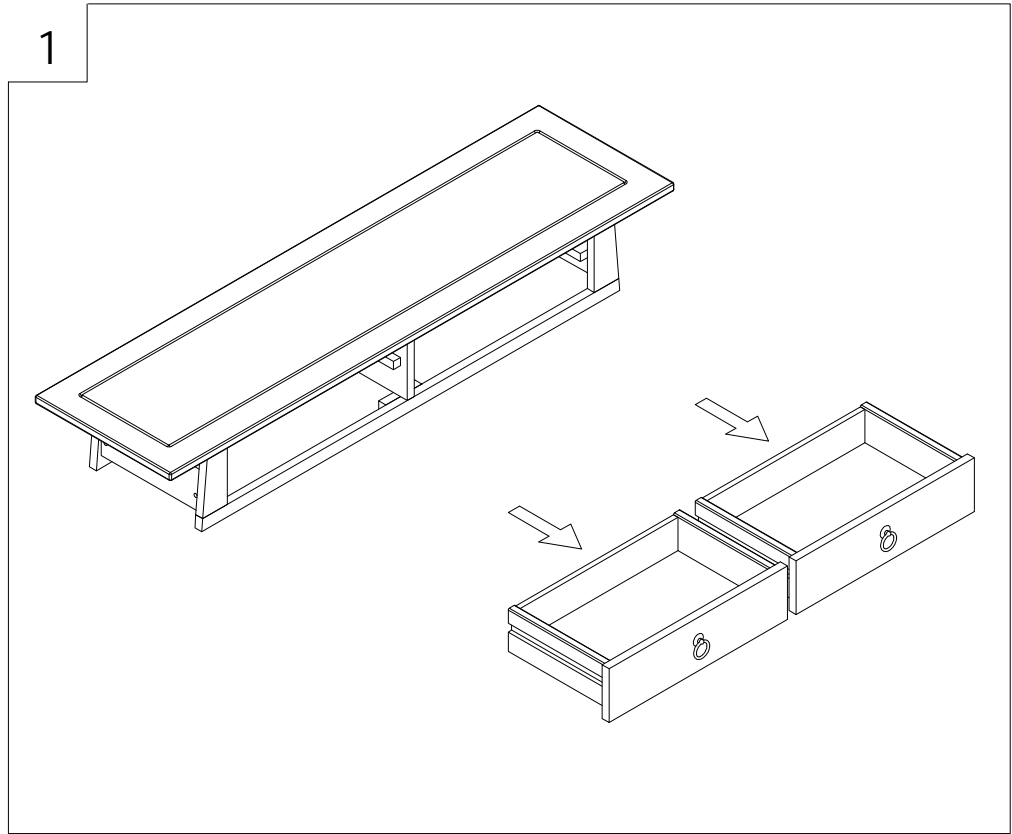

(EN) Assembly - Use -
Maintenance Manual

Flat Head Screw-M6.0*45 mm

Allen key-D4 mm

Washer-Ø6*18 mm

Lock Washer-Ø6 mm

NOT INCLUDED
NON FOURNIS

+

+