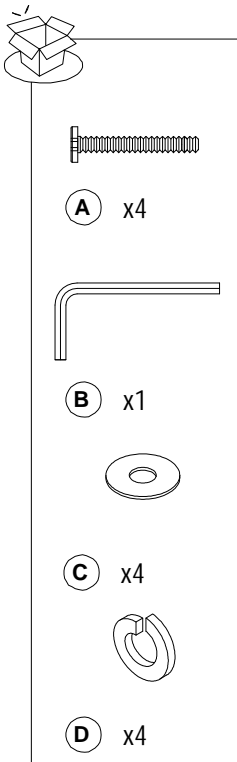

(EN) Assembly - Use -
Maintenance Manual

Flat Head Screw-M6.0*45 mm

Allen key-D4 mm

Washer-Ø6*18 mm

Lock Washer-Ø6 mm

NOT INCLUDED
NON FOURNIS

+

+

A x4

B x1

C x4

D x4

3

4

5

NOT INCLUDED
NON FOURNIS