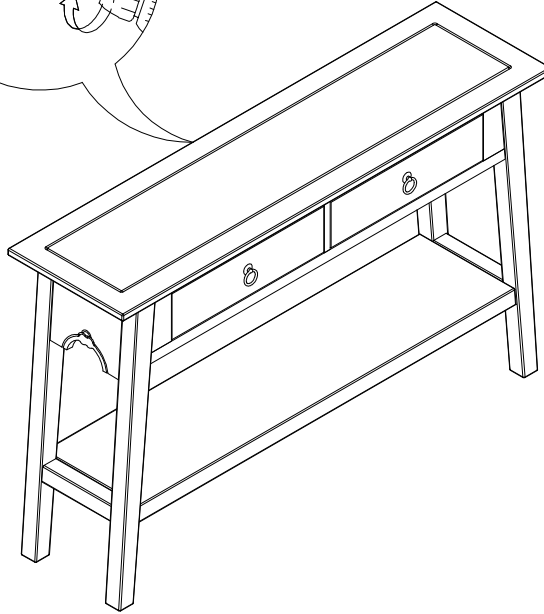

5

NOT INCLUDED
NON FOURNIS

+

+