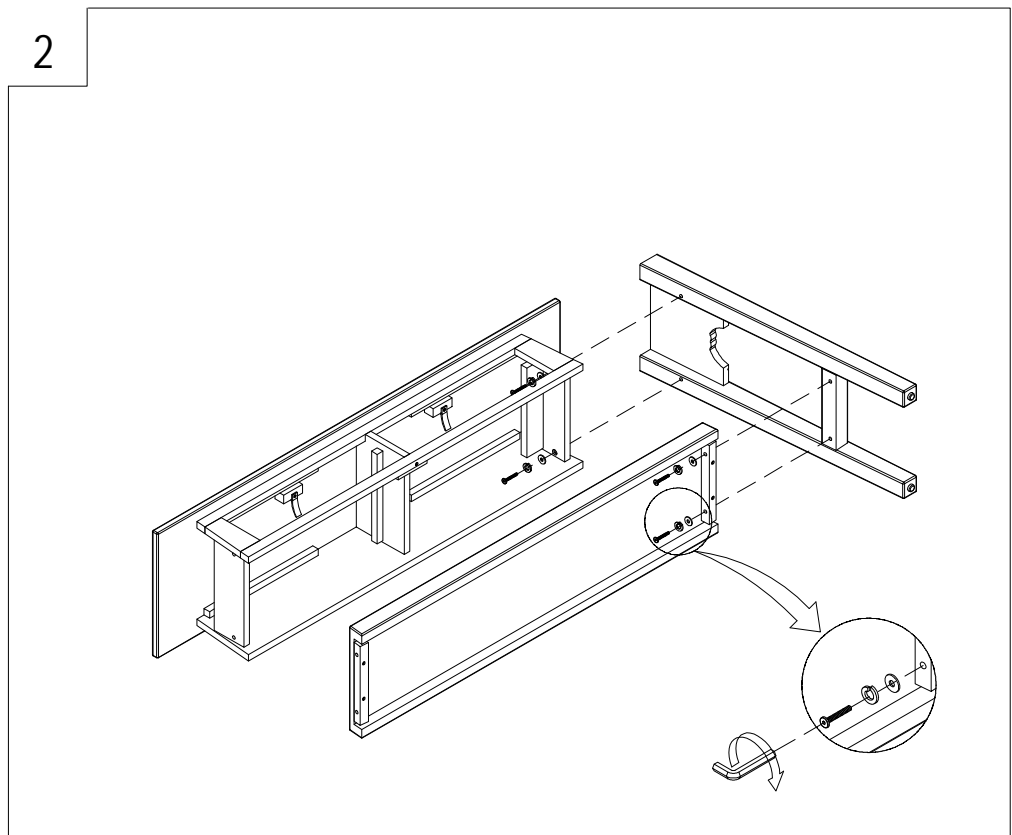

(EN) Assembly - Use -
Maintenance Manual

Flat Head Screw-M6.0*45 mm

Allen key-D4 mm

Washer-Ø6*18 mm

Lock Washer-Ø6 mm

NOT INCLUDED
NON FOURNIS

+

+