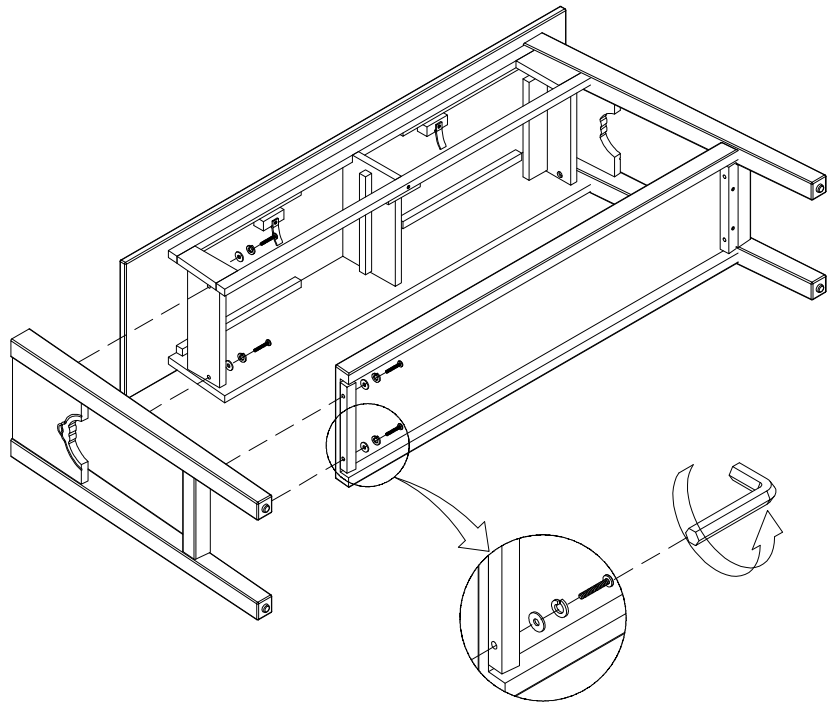

A x4

B x1

C x4

D x4

3