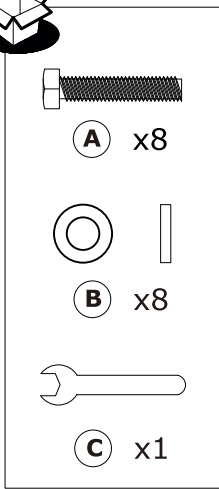

EN Assembly - Use -
Maintenance Manual

Hexagonal Bolt - 40 mm

A x8

Flat Ring Washer

B x8

Wrench Key

C x1

**NOT INCLUDED
NON FOURNIS**