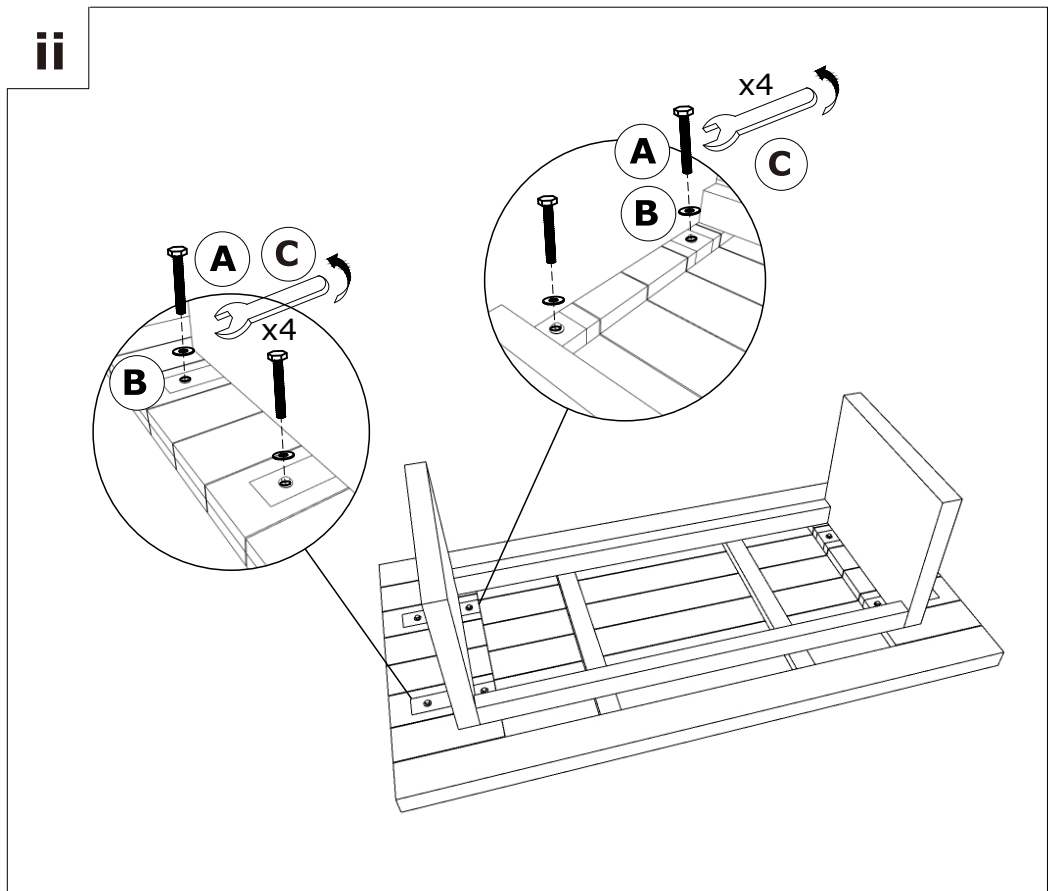

EN Assembly - Use -
Maintenance Manual

Hexagonal Bolt - 40 mm

A x8

Flat Ring Washer

B x8

Wrench Key

C x1

**NOT INCLUDED
NON FOURNIS**