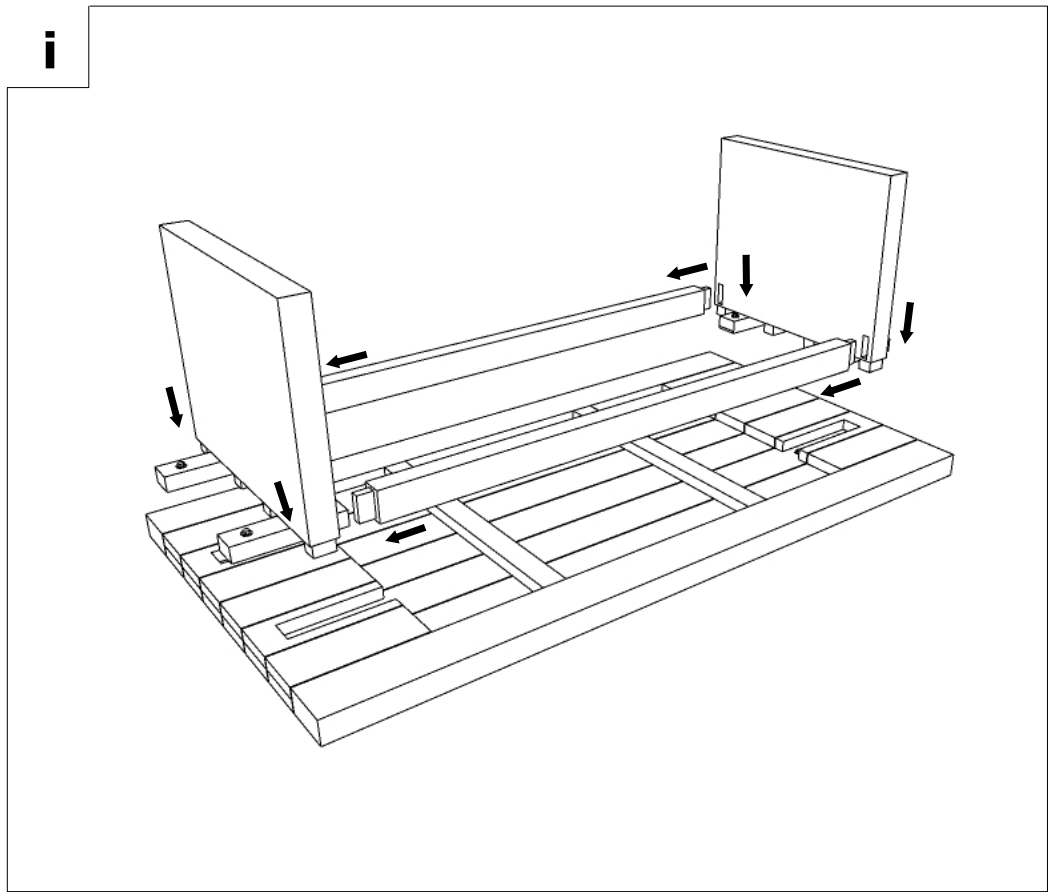

EN Assembly - Use -
Maintenance Manual

Hexagonal Bolt - 40 mm

A x8

Flat Ring Washer

B x8

Wrench Key

C x1

**NOT INCLUDED
NON FOURNIS**