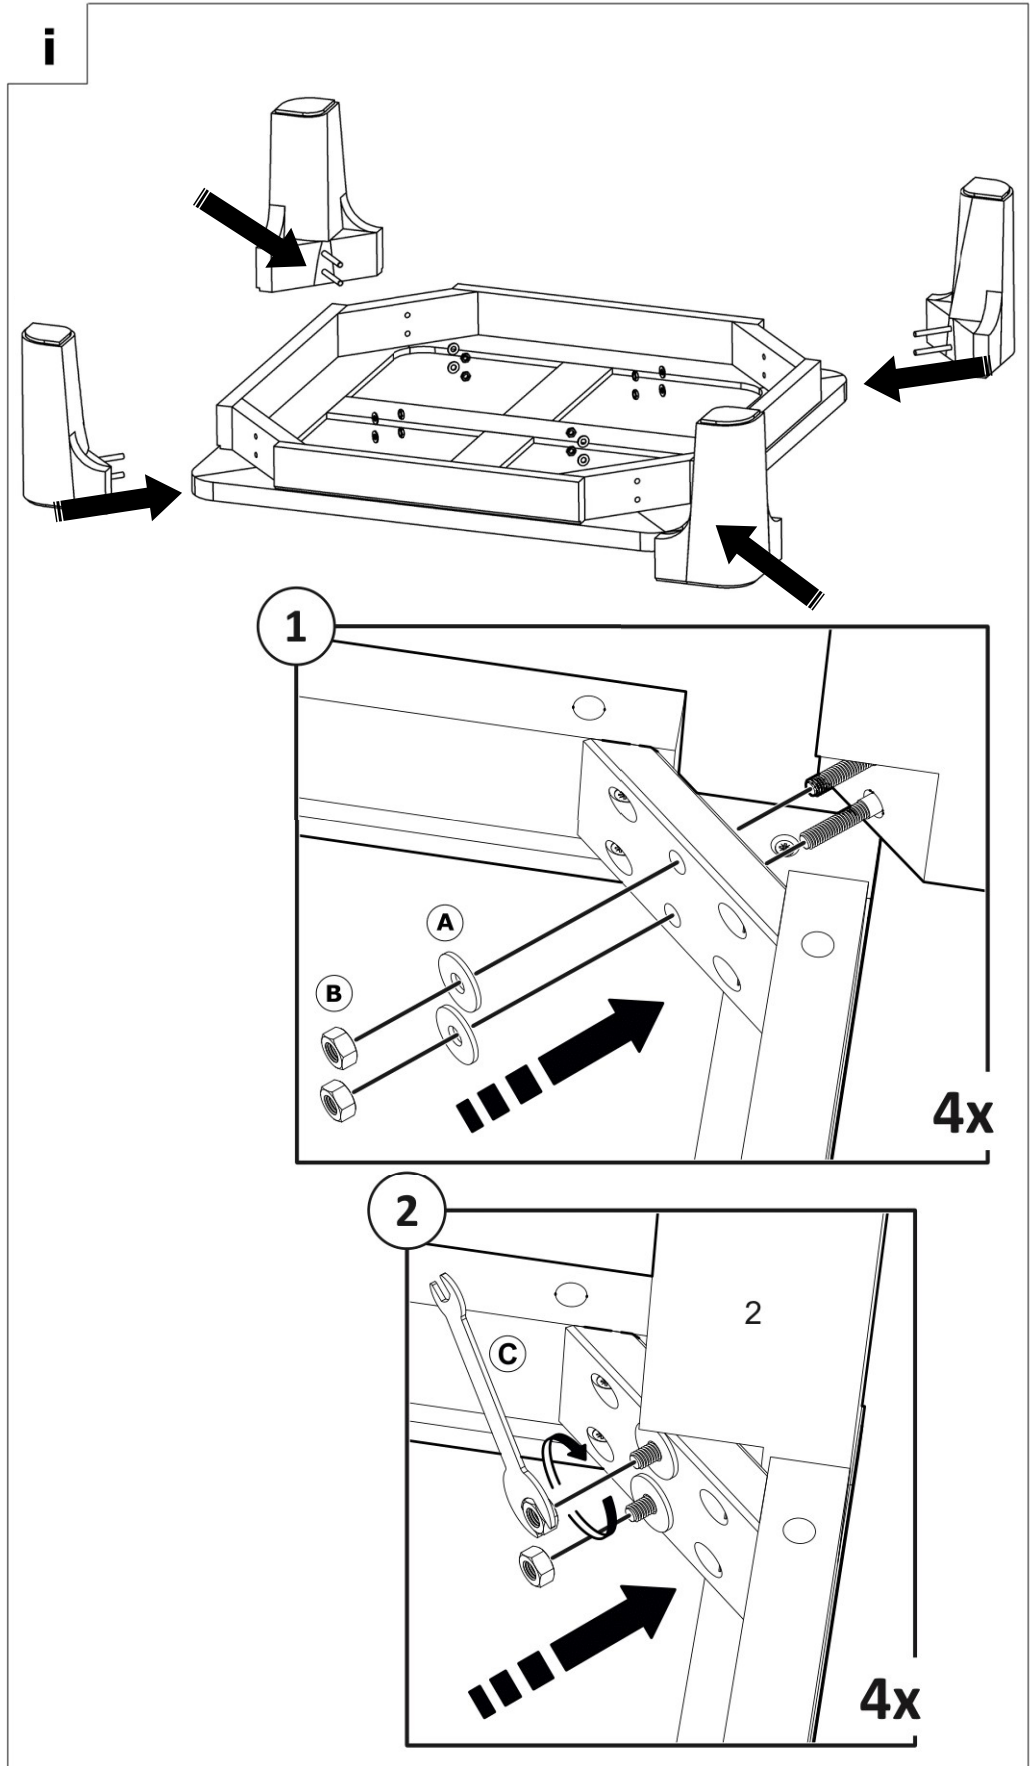

A x8

B x8

**NOT INCLUDED
NON FOURNIS**

C x1

i