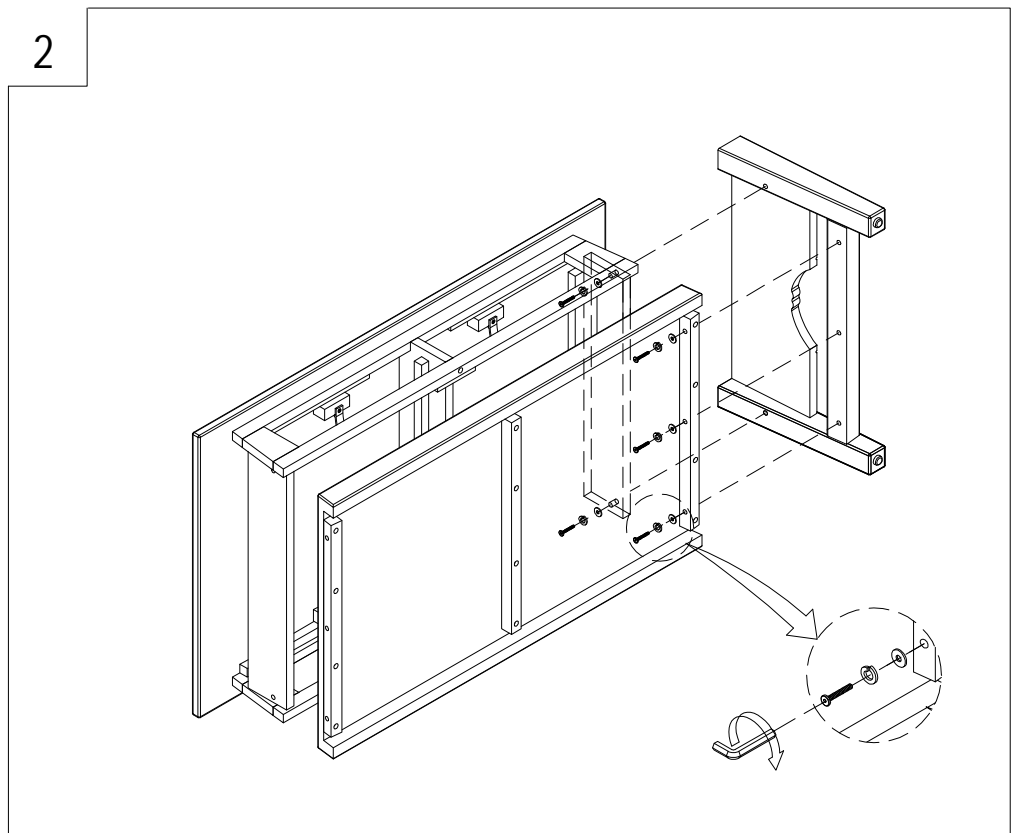

(A) x5

(B) x1

(C) x5

(D) x5