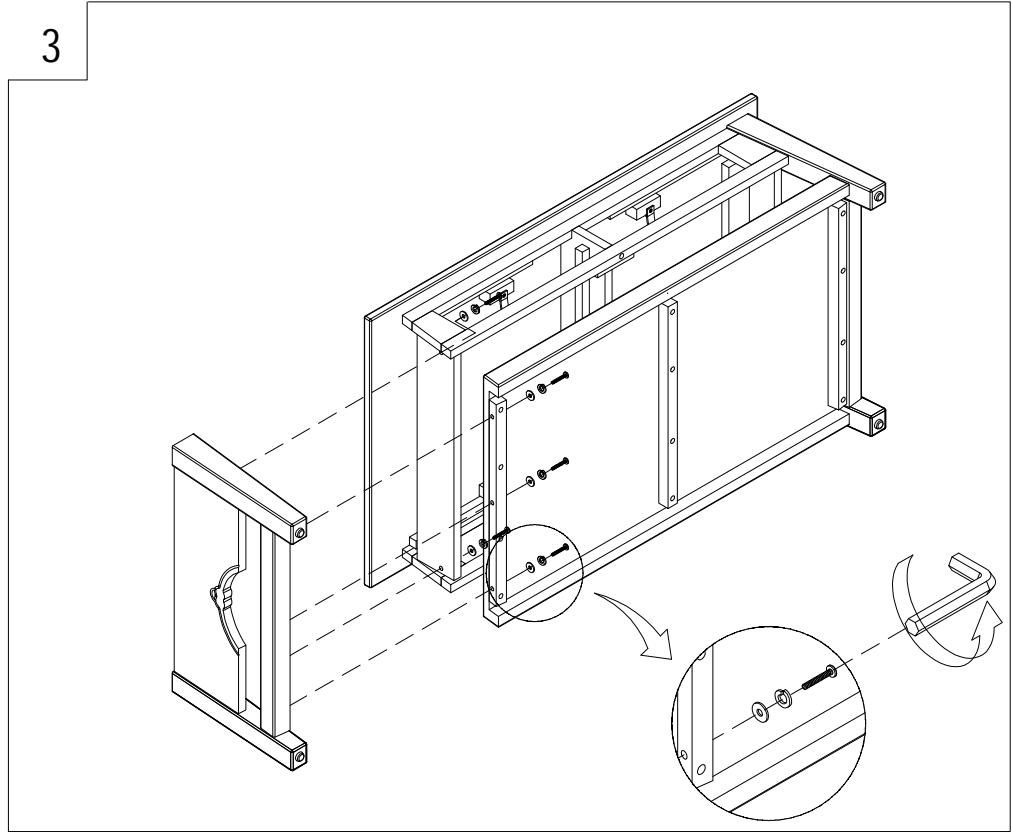

(A) x5

(B) x1

(C) x5

(D) x5

3