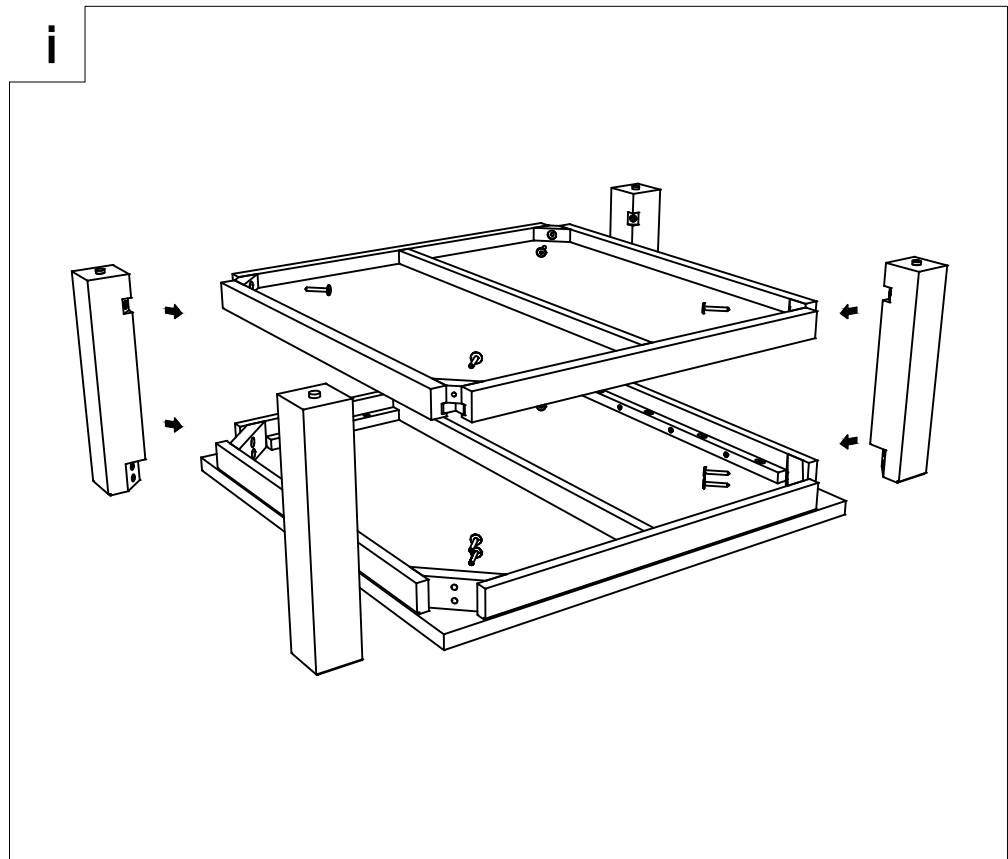

(EN) Assembly - Use -
Maintenance Manual

JCBC Bolt L 40 mm

A x12

L Key

B x1

**NOT INCLUDED
NON FOURNIS**

iii