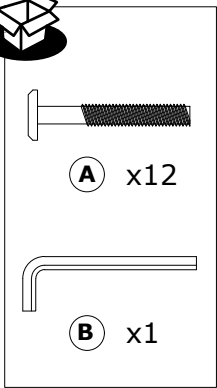

(EN) Assembly - Use -
Maintenance Manual

JCBC Bolt L 40 mm

A x12

L Key

B x1

**NOT INCLUDED
NON FOURNIS**

iii