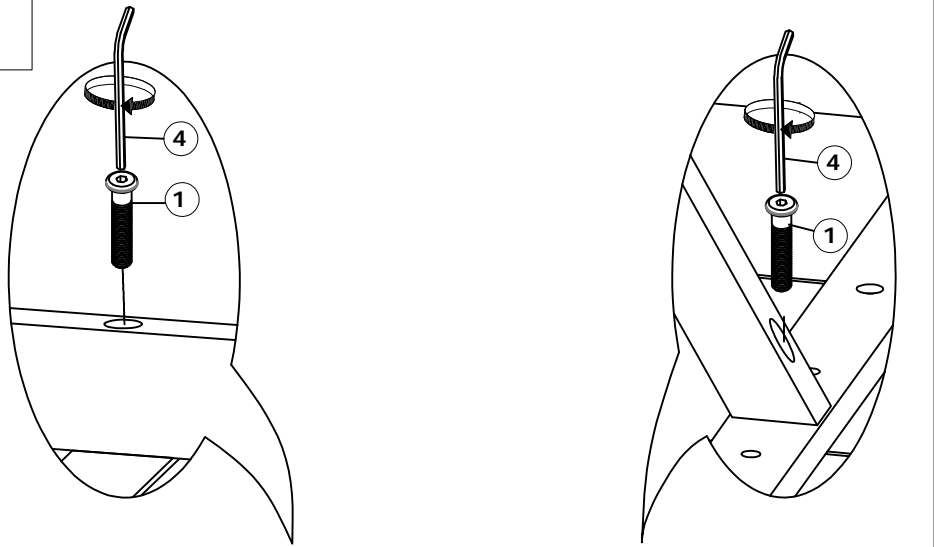

(EN) Assembly - Use -
Maintenance Manual

A = 1 PCS

B = 1 PCS

C = 2 PCS

D = 2 PCS

① x18
Allen Bolt M8x40

② x12
Spring Washer
8.5x13

③ x12
Washer
8.5x19

④ x1
Allen Key 4x80 mm

ii

1 x6

4 x1

iii

Don't fully tighten all the bolts.

Fully tighten all the bolts.