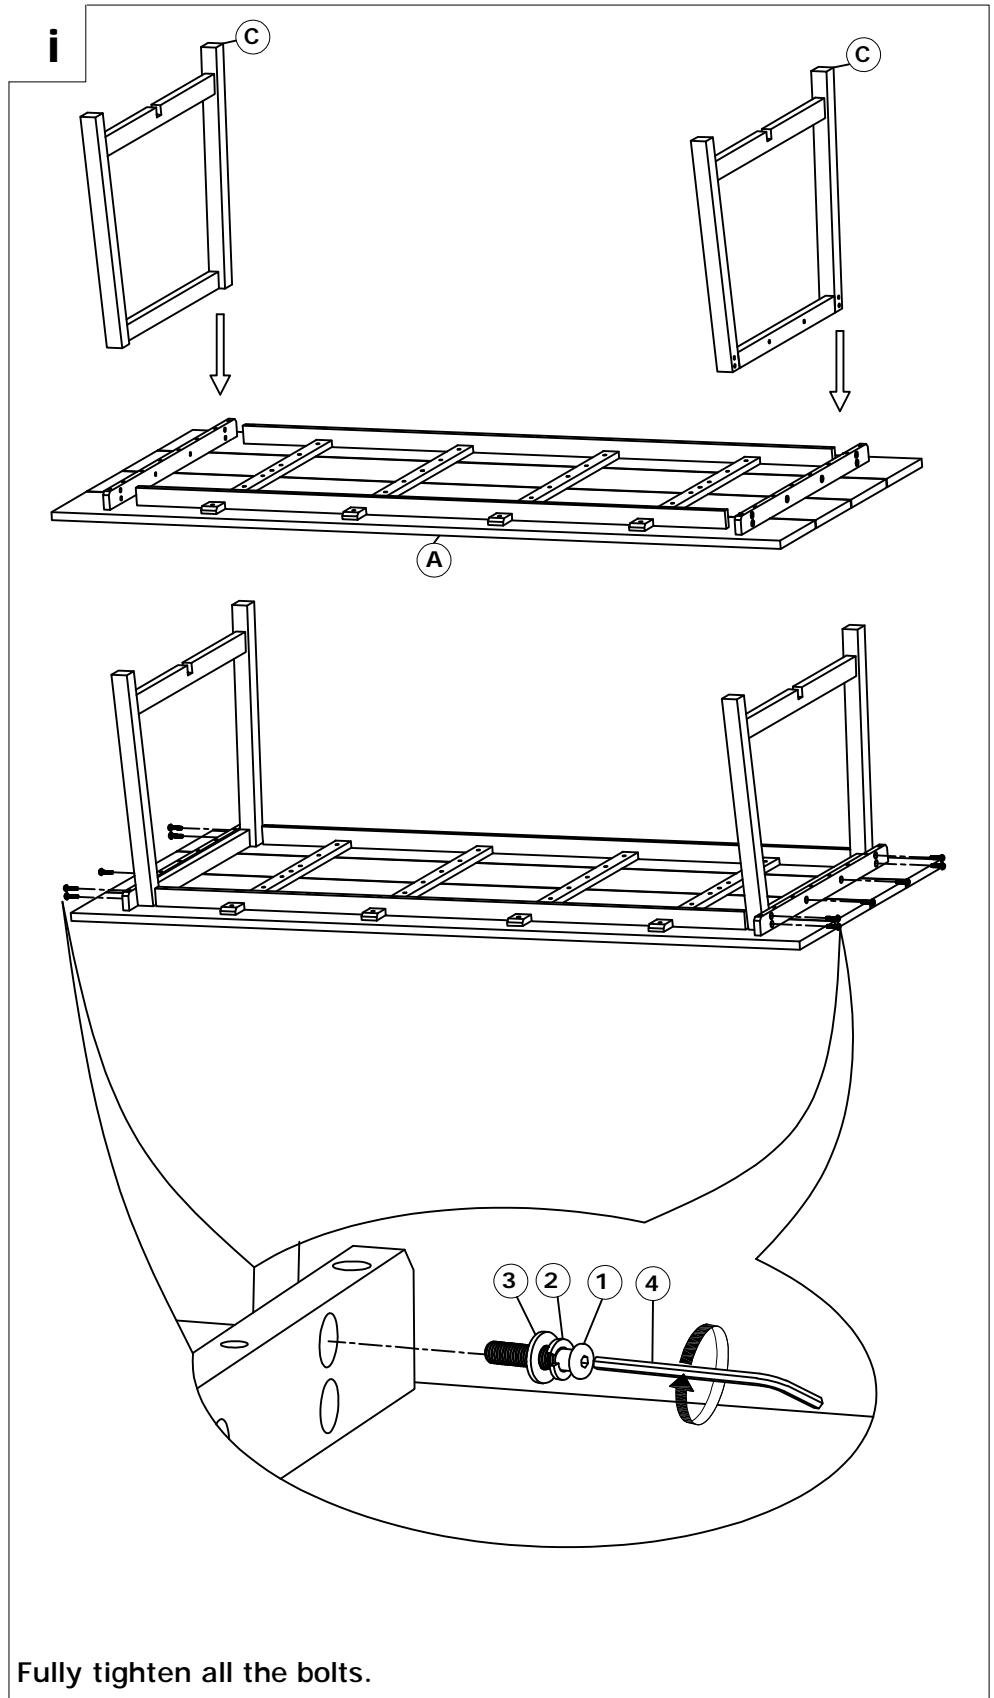

(EN) Assembly - Use -
Maintenance Manual

A = 1 PCS

B = 1 PCS

C = 2 PCS

D = 2 PCS

① x18
Allen Bolt M8x40

② x12
Spring Washer
8.5x13

③ x12
Washer
8.5x19

④ x1
Allen Key 4x80 mm

ii

1 x6

4 x1

iii

Don't fully tighten all the bolts.

Fully tighten all the bolts.